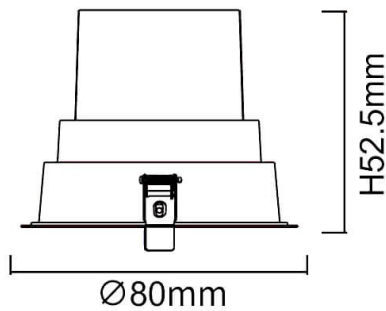

BATH-D

Lavov Downlights from the family BATH-D ,power 9 W and CRI 80 with an optic 38 degrees made in Die Cast Aluminum finished in White with a real lumen output of 720lm and an efficiency of 80lm/W. ON/OFF driver.

Item code	86.D002.1421.01
Product type	Indoor
Category	Downlights
Family	BATH-D

Pictograms

Scheme

Product	
Real power (W)	9
Real luminous flux (Lm)	720
Luminous efficiency (Lm/W)	80
Beam angle (&ordm;)	38
Life time (h)	50000 h L80B10
IP	65
Electrical class insulation	Clas II
Colour	White
Control gear included	Yes
Control gear	ON/OFF
Flicker Free	Yes
Light source	LED
Type of LED	COB
Colour temperature (K)	4000
Colour consistency (SDCM)	SDCM<3
CRI	80