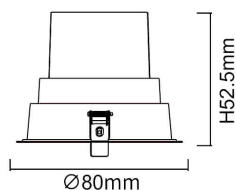

BATH-D

Lavov Downlights from the family BATH-D ,power 9 W and CRI 80 with an optic 38 degrees made in Die Cast Aluminum finished in White with a real lumen output of 720lm and an efficiency of 80lm/W. ON/OFF driver.

Item code	86.D002.1421.01
Product type	Indoor
Category	Downlights
Family	BATH-D
Pictograms	

Scheme

Product	
Real power (W)	9
Real luminous flux (Lm)	720
Luminous efficiency (Lm/W)	80
Beam angle (°)	38
Life time (h)	50000 h L80B10
IP	65
Electrical class insulation	Clas II
Colour	White
Control gear included	Yes
Control gear	ON/OFF
Flicker Free	Yes
Light source	LED
Type of LED	COB
Colour temperature (K)	4000
Colour consistency (SDCM)	SDCM<3
CRI	80