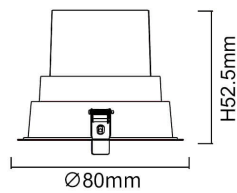

BATH-D

Lavov Downlights from the family BATH-D ,power 9 W and CRI 80 with an optic 38 degrees made in Die Cast Aluminum finished in White with a real lumen output of 720lm and an efficiency of 80lm/W. ON/OFF driver.

Item code	86.D002.1421.01
Product type	Indoor
Category	Downlights
Family	BATH-D
Pictograms	

Scheme

Product	
Real power (W)	9
Real luminous flux (Lm)	720
Luminous efficiency (Lm/W)	80
Beam angle (°)	38
Life time (h)	50000 h L80B10
IP	65
Electrical class insulation	Clas II
Colour	White
Control gear included	Yes
Control gear	ON/OFF
Flicker Free	Yes
Light source	LED
Type of LED	COB
Colour temperature (K)	4000
Colour consistency (SDCM)	SDCM<3
CRI	80