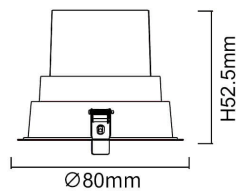

BATH-D

Lavov Downlights from the family BATH-D ,power 9 W and CRI 80 with an optic 38 degrees made in Die Cast Aluminum finished in White with a real lumen output of 720lm and an efficiency of 80lm/W. ON/OFF driver.

Item code	86.D002.1421.01
Product type	Indoor
Category	Downlights
Family	BATH-D

Pictograms

Scheme

Product	
Real power (W)	9
Real luminous flux (Lm)	720
Luminous efficiency (Lm/W)	80
Beam angle (°)	38
Life time (h)	50000 h L80B10
IP	65
Electrical class insulation	Clas II
Colour	White
Control gear included	Yes
Control gear	ON/OFF
Flicker Free	Yes
Light source	LED
Type of LED	COB
Colour temperature (K)	4000
Colour consistency (SDCM)	SDCM<3
CRI	80