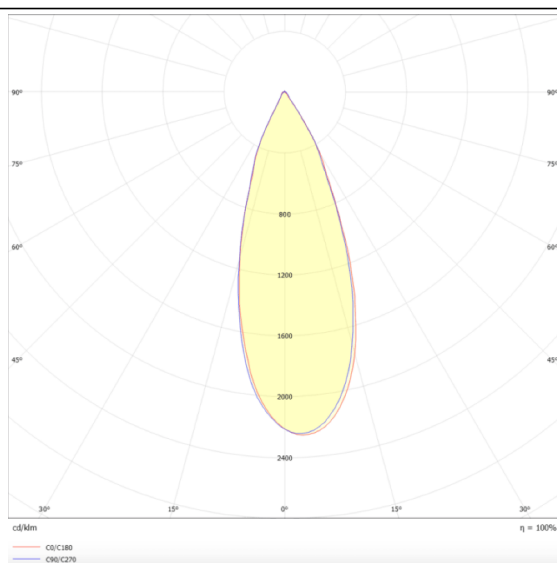

BATH-D

Lavov Downlights from the family BATH-D ,power 9 W and CRI 80 with an optic 38 degrees made in Die Cast Aluminum finished in White with a real lumen output of 720lm and an efficiency of 80lm/W. DALI driver.

Item code	86.D002.1423.01
Product type	Indoor
Category	Downlights
Family	BATH-D
Pictograms	

Scheme

Photometry

Product	
Real power (W)	9
Real luminous flux (Lm)	720
Luminous efficiency (Lm/W)	80
Beam angle (°)	38
Life time (h)	50000 h L80B10
IP	65
Electrical class insulation	Clas II
Colour	White
Control gear included	Yes
Control gear	DALI
Flicker Free	Yes
Light source	LED
Type of LED	COB
Colour temperature (K)	4000
Colour consistency (SDCM)	SDCM3
CRI	80