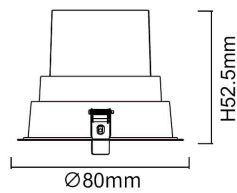

BATH-D

Lavov Downlights from the family BATH-D ,power 9 W and CRI 80 with an optic 38 degrees made in Die Cast Aluminum finished in White with a real lumen output of 720lm and an efficiency of 80lm/W. DALI driver.

Item code	86.D002.1423.01
Product type	Indoor
Category	Downlights
Family	BATH-D
Pictograms	

Scheme

Photometry

Product	
Real power (W)	9
Real luminous flux (Lm)	720
Luminous efficiency (Lm/W)	80
Beam angle (°)	38
Life time (h)	50000 h L80B10
IP	65
Electrical class insulation	Clas II
Colour	White
Control gear included	Yes
Control gear	DALI
Flicker Free	Yes
Light source	LED
Type of LED	COB
Colour temperature (K)	4000
Colour consistency (SDCM)	SDCM<3
CRI	80