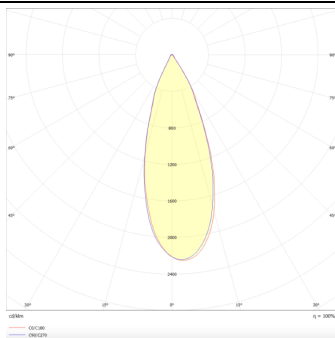

BATH-D

Lavov Downlights from the family BATH-D ,power 9 W and CRI 80 with an optic 38 degrees made in Die Cast Aluminum finished in White with a real lumen output of 720lm and an efficiency of 80lm/W. DALI driver.

Item code	86.D002.1423.01
Product type	Indoor
Category	Downlights
Family	BATH-D
Pictograms	

Scheme

Photometry

Product	
Real power (W)	9
Real luminous flux (Lm)	720
Luminous efficiency (Lm/W)	80
Beam angle (°)	38
Life time (h)	50000 h L80B10
IP	65
Electrical class insulation	Clas II
Colour	White
Control gear included	Yes
Control gear	DALI
Flicker Free	Yes
Light source	LED
Type of LED	COB
Colour temperature (K)	4000
Colour consistency (SDCM)	SDCM<3
CRI	80