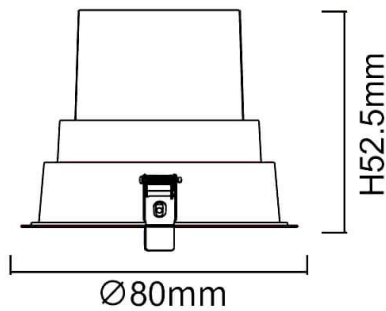

BATH-D

Lavov Downlights from the family BATH-D ,power 9 W and CRI 80 with an optic 38 degrees made in Die Cast Aluminum finished in White with a real lumen output of 720lm and an efficiency of 80lm/W. DALI driver.

Item code	86.D002.1423.01
Product type	Indoor
Category	Downlights
Family	BATH-D
Pictograms	

Scheme

Photometry

Product	
Real power (W)	9
Real luminous flux (Lm)	720
Luminous efficiency (Lm/W)	80
Beam angle (°)	38
Life time (h)	50000 h L80B10
IP	65
Electrical class insulation	Clas II
Colour	White
Control gear included	Yes
Control gear	DALI
Flicker Free	Yes
Light source	LED
Type of LED	COB
Colour temperature (K)	4000
Colour consistency (SDCM)	SDCM3
CRI	80