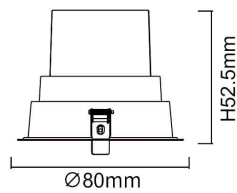

BATH-D

Lavov Downlights from the family BATH-D ,power 9 W and CRI 80 with an optic 38 degrees made in Die Cast Aluminum finished in White with a real lumen output of 720lm and an efficiency of 80lm/W. DALI driver.

Item code	86.D002.1423.01
Product type	Indoor
Category	Downlights
Family	BATH-D

Pictograms

Scheme

Product

Real power (W)	9
Real luminous flux (Lm)	720
Luminous efficiency (Lm/W)	80
Beam angle (°)	38
Life time (h)	50000 h L80B10
IP	65
Electrical class insulation	Clas II
Colour	White
Control gear included	Yes
Control gear	DALI
Flicker Free	Yes
Light source	LED
Type of LED	COB
Colour temperature (K)	4000
Colour consistency (SDCM)	SDCM<3
CRI	80