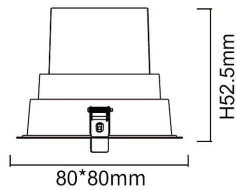

BATH-D

Lavov Downlights from the family BATH-D ,power 9 W and CRI 80 with an optic 20 degrees made in Die Cast Aluminum finished in White with a real lumen output of 720lm and an efficiency of 80lm/W. ON/OFF driver.

Item code	86.D003.1311.01
Product type	Indoor
Category	Downlights
Family	BATH-D

Pictograms

Scheme

Product

Real power (W)	9
Real luminous flux (Lm)	720
Luminous efficiency (Lm/W)	80
Beam angle (°)	20
Life time (h)	50000 h L80B10
IP	65
Electrical class insulation	Clas II
Colour	White
Control gear included	Yes
Control gear	ON/OFF
Flicker Free	Yes
Light source	LED
Type of LED	COB
Colour temperature (K)	3000
Colour consistency (SDCM)	SDCM<3
CRI	80