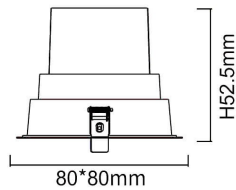

### BATH-D

Lavov Downlights from the family BATH-D ,power 9 W and CRI 80 with an optic 20 degrees made in Die Cast Aluminum finished in White with a real lumen output of 720lm and an efficiency of 80lm/W. ON/OFF driver.

### Scheme

Product	
Real power (W)	9
Real luminous flux (Lm)	720
Luminous efficiency (Lm/W)	80
Beam angle (°)	20
Life time (h)	50000 h L80B10
IP	65
Electrical class insulation	Clas II
Colour	White
Control gear included	Yes
Control gear	ON/OFF
Flicker Free	Yes
Light source	LED
Type of LED	COB
Colour temperature (K)	3000
Colour consistency (SDCM)	SDCM<3
CRI	80