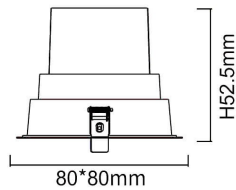

BATH-D

Lavov Downlights from the family BATH-D ,power 9 W and CRI 80 with an optic 20 degrees made in Die Cast Aluminum finished in White with a real lumen output of 720lm and an efficiency of 80lm/W. ON/OFF driver.

Item code	86.D003.1311.01
Product type	Indoor
Category	Downlights
Family	BATH-D
Pictograms	

Scheme

Product	
Real power (W)	9
Real luminous flux (Lm)	720
Luminous efficiency (Lm/W)	80
Beam angle (°)	20
Life time (h)	50000 h L80B10
IP	65
Electrical class insulation	Clas II
Colour	White
Control gear included	Yes
Control gear	ON/OFF
Flicker Free	Yes
Light source	LED
Type of LED	COB
Colour temperature (K)	3000
Colour consistency (SDCM)	SDCM<3
CRI	80