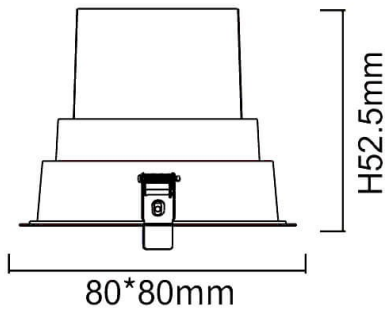

Pictograms

Scheme

Product	
Real power (W)	9
Real luminous flux (Lm)	720
Luminous efficiency (Lm/W)	80
Beam angle (°)	20
Life time (h)	50000 h L80B10
IP	65
Electrical class insulation	Clas II
Colour	White
Control gear included	Yes
Control gear	ON/OFF
Flicker Free	Yes
Light source	LED
Type of LED	COB
Colour temperature (K)	3000
Colour consistency (SDCM)	SDCM3
CRI	80