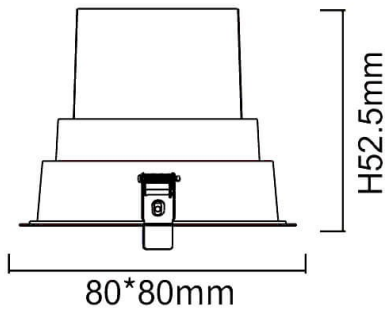

### BATH-D

Lavov Downlights from the family BATH-D ,power 9 W and CRI 80 with an optic 20 degrees made in Die Cast Aluminum finished in White with a real lumen output of 720lm and an efficiency of 80lm/W. ON/OFF driver.

#### Scheme

Product	
Real power (W)	9
Real luminous flux (Lm)	720
Luminous efficiency (Lm/W)	80
Beam angle (°)	20
Life time (h)	50000 h L80B10
IP	65
Electrical class insulation	Clas II
Colour	White
Control gear included	Yes
Control gear	ON/OFF
Flicker Free	Yes
Light source	LED
Type of LED	COB
Colour temperature (K)	3000
Colour consistency (SDCM)	SDCM3
CRI	80