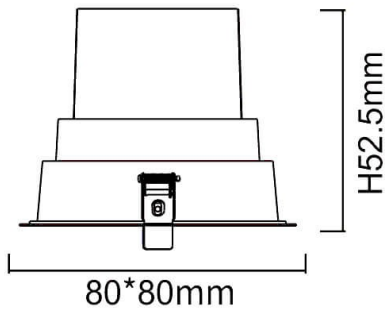

### BATH-D

Lavov Downlights from the family BATH-D ,power 9 W and CRI 80 with an optic 20 degrees made in Die Cast Aluminum finished in White with a real lumen output of 720lm and an efficiency of 80lm/W. DALI driver.

Item code	86.D003.1313.01
Product type	Indoor
Category	Downlights
Family	BATH-D
Pictograms	    

### Scheme

Product	
Real power (W)	9
Real luminous flux (Lm)	720
Luminous efficiency (Lm/W)	80
Beam angle (&ordm;)	20
Life time (h)	50000 h L80B10
IP	65
Electrical class insulation	Clas II
Colour	White
Control gear included	Yes
Control gear	DALI
Flicker Free	Yes
Light source	LED
Type of LED	COB
Colour temperature (K)	3000
Colour consistency (SDCM)	SDCM<3
CRI	80