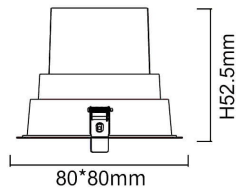

BATH-D

Lavov Downlights from the family BATH-D ,power 9 W and CRI 80 with an optic 20 degrees made in Die Cast Aluminum finished in White with a real lumen output of 720lm and an efficiency of 80lm/W. DALI driver.

Item code	86.D003.1313.01
Product type	Indoor
Category	Downlights
Family	BATH-D
Pictograms	       

Scheme

Product	
Real power (W)	9
Real luminous flux (Lm)	720
Luminous efficiency (Lm/W)	80
Beam angle (°)	20
Life time (h)	50000 h L80B10
IP	65
Electrical class insulation	Clas II
Colour	White
Control gear included	Yes
Control gear	DALI
Flicker Free	Yes
Light source	LED
Type of LED	COB
Colour temperature (K)	3000
Colour consistency (SDCM)	SDCM<3
CRI	80