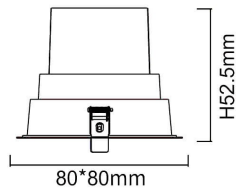

BATH-D

Lavov Downlights from the family BATH-D ,power 9 W and CRI 80 with an optic 20 degrees made in Die Cast Aluminum finished in White with a real lumen output of 720lm and an efficiency of 80lm/W. DALI driver.

Item code	86.D003.1313.01
Product type	Indoor
Category	Downlights
Family	BATH-D
Pictograms	

Scheme

Product	
Real power (W)	9
Real luminous flux (Lm)	720
Luminous efficiency (Lm/W)	80
Beam angle (°)	20
Life time (h)	50000 h L80B10
IP	65
Electrical class insulation	Clas II
Colour	White
Control gear included	Yes
Control gear	DALI
Flicker Free	Yes
Light source	LED
Type of LED	COB
Colour temperature (K)	3000
Colour consistency (SDCM)	SDCM<3
CRI	80