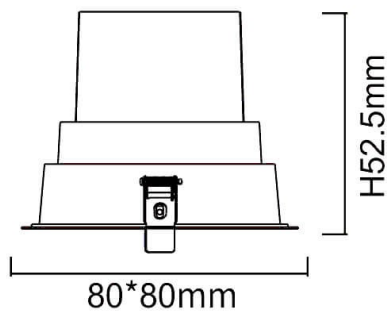

BATH-D

Lavov Downlights from the family BATH-D ,power 9 W and CRI 80 with an optic 20 degrees made in Die Cast Aluminum finished in White with a real lumen output of 720lm and an efficiency of 80lm/W. DALI driver.

Item code	86.D003.1313.01
Product type	Indoor
Category	Downlights
Family	BATH-D
Pictograms	

Scheme

Product	
Real power (W)	9
Real luminous flux (Lm)	720
Luminous efficiency (Lm/W)	80
Beam angle (°)	20
Life time (h)	50000 h L80B10
IP	65
Electrical class insulation	Clas II
Colour	White
Control gear included	Yes
Control gear	DALI
Flicker Free	Yes
Light source	LED
Type of LED	COB
Colour temperature (K)	3000
Colour consistency (SDCM)	SDCM3
CRI	80