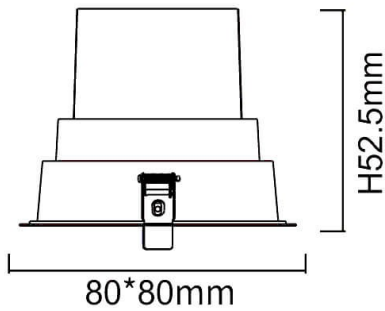

BATH-D

Lavov Downlights from the family BATH-D ,power 9 W and CRI 80 with an optic 38 degrees made in Die Cast Aluminum finished in White with a real lumen output of 720lm and an efficiency of 80lm/W. ON/OFF driver.

Item code	86.D003.1321.01
Product type	Indoor
Category	Downlights
Family	BATH-D
Pictograms	

Scheme

Product	
Real power (W)	9
Real luminous flux (Lm)	720
Luminous efficiency (Lm/W)	80
Beam angle (°)	38
Life time (h)	50000 h L80B10
IP	65
Electrical class insulation	Clas II
Colour	White
Control gear included	Yes
Control gear	ON/OFF
Flicker Free	Yes
Light source	LED
Type of LED	COB
Colour temperature (K)	3000
Colour consistency (SDCM)	SDCM3
CRI	80