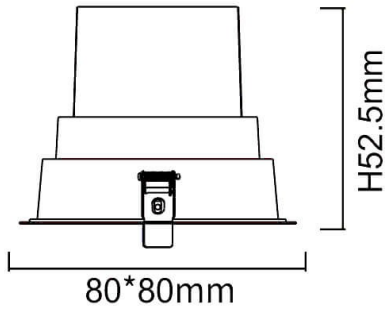

### BATH-D

Lavov Downlights from the family BATH-D ,power 9 W and CRI 80 with an optic 38 degrees made in Die Cast Aluminum finished in White with a real lumen output of 720lm and an efficiency of 80lm/W. ON/OFF driver.

### Scheme

Product	
Real power (W)	9
Real luminous flux (Lm)	720
Luminous efficiency (Lm/W)	80
Beam angle (&ordm;)	38
Life time (h)	50000 h L80B10
IP	65
Electrical class insulation	Clas II
Colour	White
Control gear included	Yes
Control gear	ON/OFF
Flicker Free	Yes
Light source	LED
Type of LED	COB
Colour temperature (K)	3000
Colour consistency (SDCM)	SDCM<3
CRI	80