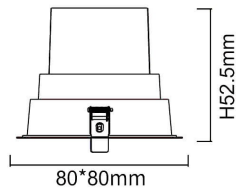

BATH-D

Lavov Downlights from the family BATH-D ,power 9 W and CRI 80 with an optic 38 degrees made in Die Cast Aluminum finished in White with a real lumen output of 720lm and an efficiency of 80lm/W. ON/OFF driver.

Item code	86.D003.1321.01
Product type	Indoor
Category	Downlights
Family	BATH-D
Pictograms	

Scheme

Product

Real power (W)	9
Real luminous flux (Lm)	720
Luminous efficiency (Lm/W)	80
Beam angle (°)	38
Life time (h)	50000 h L80B10
IP	65
Electrical class insulation	Clas II
Colour	White
Control gear included	Yes
Control gear	ON/OFF
Flicker Free	Yes
Light source	LED
Type of LED	COB
Colour temperature (K)	3000
Colour consistency (SDCM)	SDCM<3
CRI	80