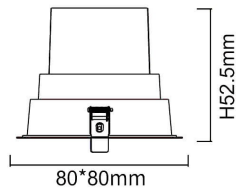

BATH-D

Lavov Downlights from the family BATH-D ,power 9 W and CRI 80 with an optic 38 degrees made in Die Cast Aluminum finished in White with a real lumen output of 720lm and an efficiency of 80lm/W. ON/OFF driver.

Item code	86.D003.1321.01
Product type	Indoor
Category	Downlights
Family	BATH-D
Pictograms	    

Scheme

Product	
Real power (W)	9
Real luminous flux (Lm)	720
Luminous efficiency (Lm/W)	80
Beam angle (°)	38
Life time (h)	50000 h L80B10
IP	65
Electrical class insulation	Clas II
Colour	White
Control gear included	Yes
Control gear	ON/OFF
Flicker Free	Yes
Light source	LED
Type of LED	COB
Colour temperature (K)	3000
Colour consistency (SDCM)	SDCM<3
CRI	80