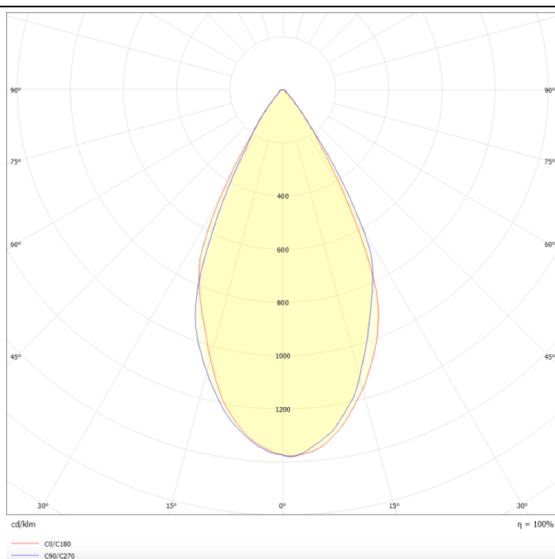

Photometry

Product

Real power (W)	9
Real luminous flux (Lm)	720
Luminous efficiency (Lm/W)	80
Beam angle (°)	38
Life time (h)	50000 h L80B10
IP	65
Electrical class insulation	Clas II
Colour	White
Control gear included	Yes
Control gear	DALI
Flicker Free	Yes
Light source	LED
Type of LED	COB
Colour temperature (K)	3000
Colour consistency (SDCM)	SDCM3
CRI	80