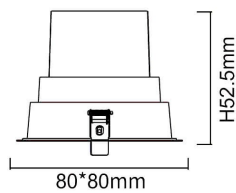

BATH-D

Lavov Downlights from the family BATH-D ,power 9 W and CRI 80 with an optic 38 degrees made in Die Cast Aluminum finished in White with a real lumen output of 720lm and an efficiency of 80lm/W. DALI driver.

Item code	86.D003.1323.01
Product type	Indoor
Category	Downlights
Family	BATH-D
Pictograms	    

Scheme

Product

Real power (W)	9
Real luminous flux (Lm)	720
Luminous efficiency (Lm/W)	80
Beam angle (°)	38
Life time (h)	50000 h L80B10
IP	65
Electrical class insulation	Clas II
Colour	White
Control gear included	Yes
Control gear	DALI
Flicker Free	Yes
Light source	LED
Type of LED	COB
Colour temperature (K)	3000
Colour consistency (SDCM)	SDCM<3
CRI	80