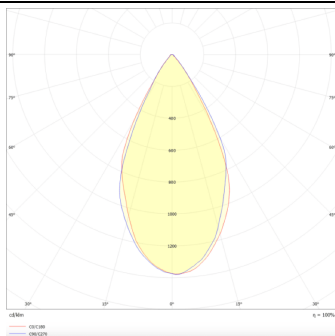

BATH-D

Lavov Downlights from the family BATH-D ,power 9 W and CRI 80 with an optic 38 degrees made in Die Cast Aluminum finished in White with a real lumen output of 720lm and an efficiency of 80lm/W. DALI driver.

Item code	86.D003.1323.01
Product type	Indoor
Category	Downlights
Family	BATH-D
Pictograms	

Scheme

Photometry

Product

Real power (W)	9
Real luminous flux (Lm)	720
Luminous efficiency (Lm/W)	80
Beam angle (°)	38
Life time (h)	50000 h L80B10
IP	65
Electrical class insulation	Clas II
Colour	White
Control gear included	Yes
Control gear	DALI
Flicker Free	Yes
Light source	LED
Type of LED	COB
Colour temperature (K)	3000
Colour consistency (SDCM)	SDCM<3
CRI	80