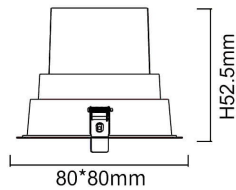

BATH-D

Lavov Downlights from the family BATH-D ,power 9 W and CRI 80 with an optic 38 degrees made in Die Cast Aluminum finished in White with a real lumen output of 720lm and an efficiency of 80lm/W. DALI driver.

Item code	86.D003.1323.01
Product type	Indoor
Category	Downlights
Family	BATH-D
Pictograms	

Scheme

Photometry

Product

Real power (W)	9
Real luminous flux (Lm)	720
Luminous efficiency (Lm/W)	80
Beam angle (°)	38
Life time (h)	50000 h L80B10
IP	65
Electrical class insulation	Clas II
Colour	White
Control gear included	Yes
Control gear	DALI
Flicker Free	Yes
Light source	LED
Type of LED	COB
Colour temperature (K)	3000
Colour consistency (SDCM)	SDCM<3
CRI	80