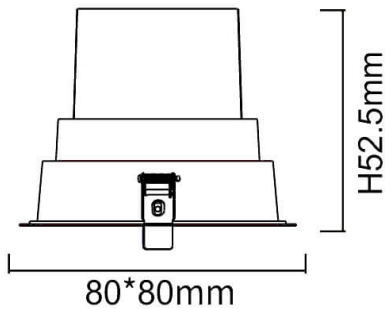

BATH-D

Lavov Downlights from the family BATH-D ,power 9 W and CRI 80 with an optic 38 degrees made in Die Cast Aluminum finished in White with a real lumen output of 720lm and an efficiency of 80lm/W. DALI driver.

Item code 86.D003.1323.01

Product type Indoor

Category Downlights

Family BATH-D

Pictograms

Scheme

Photometry

Product

Real power (W)	9
Real luminous flux (Lm)	720
Luminous efficiency (Lm/W)	80
Beam angle (°)	38
Life time (h)	50000 h L80B10
IP	65
Electrical class insulation	Clas II
Colour	White
Control gear included	Yes
Control gear	DALI
Flicker Free	Yes
Light source	LED
Type of LED	COB
Colour temperature (K)	3000
Colour consistency (SDCM)	SDCM3
CRI	80