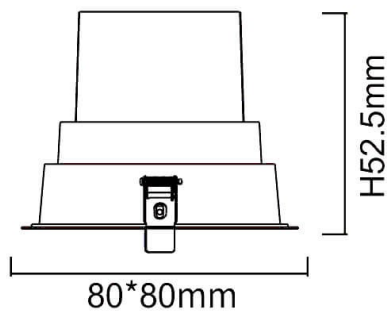

BATH-D

Lavov Downlights from the family BATH-D ,power 9 W and CRI 80 with an optic 38 degrees made in Die Cast Aluminum finished in White with a real lumen output of 720lm and an efficiency of 80lm/W. DALI driver.

Item code	86.D003.1323.01
Product type	Indoor
Category	Downlights
Family	BATH-D

Pictograms

Scheme

Product	
Real power (W)	9
Real luminous flux (Lm)	720
Luminous efficiency (Lm/W)	80
Beam angle (&ordm;)	38
Life time (h)	50000 h L80B10
IP	65
Electrical class insulation	Clas II
Colour	White
Control gear included	Yes
Control gear	DALI
Flicker Free	Yes
Light source	LED
Type of LED	COB
Colour temperature (K)	3000
Colour consistency (SDCM)	SDCM<3
CRI	80

Photometry