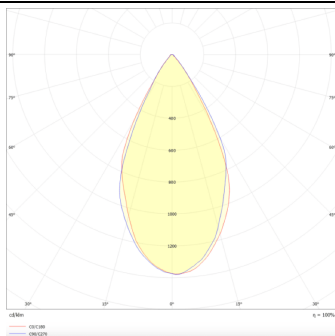

Scheme

Photometry