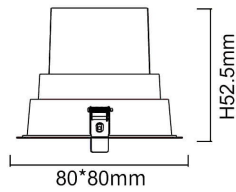

BATH-D

Lavov Downlights from the family BATH-D ,power 9 W and CRI 80 with an optic 20 degrees made in Die Cast Aluminum finished in White with a real lumen output of 720lm and an efficiency of 80lm/W. ON/OFF driver.

Item code	86.D003.1411.01
Product type	Indoor
Category	Downlights
Family	BATH-D
Pictograms	    

Scheme

Product	
Real power (W)	9
Real luminous flux (Lm)	720
Luminous efficiency (Lm/W)	80
Beam angle (°)	20
Life time (h)	50000 h L80B10
IP	65
Electrical class insulation	Clas II
Colour	White
Control gear included	Yes
Control gear	ON/OFF
Flicker Free	Yes
Light source	LED
Type of LED	COB
Colour temperature (K)	4000
Colour consistency (SDCM)	SDCM<3
CRI	80