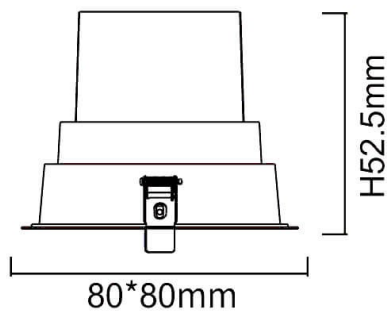

BATH-D

Lavov Downlights from the family BATH-D ,power 9 W and CRI 80 with an optic 20 degrees made in Die Cast Aluminum finished in White with a real lumen output of 720lm and an efficiency of 80lm/W. ON/OFF driver.

Item code	86.D003.1411.01
Product type	Indoor
Category	Downlights
Family	BATH-D

Pictograms

Scheme

Product	
Real power (W)	9
Real luminous flux (Lm)	720
Luminous efficiency (Lm/W)	80
Beam angle (°)	20
Life time (h)	50000 h L80B10
IP	65
Electrical class insulation	Clas II
Colour	White
Control gear included	Yes
Control gear	ON/OFF
Flicker Free	Yes
Light source	LED
Type of LED	COB
Colour temperature (K)	4000
Colour consistency (SDCM)	SDCM3
CRI	80