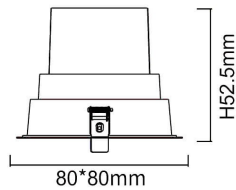

BATH-D

Lavov Downlights from the family BATH-D ,power 9 W and CRI 80 with an optic 20 degrees made in Die Cast Aluminum finished in White with a real lumen output of 720lm and an efficiency of 80lm/W. ON/OFF driver.

Item code	86.D003.1411.01
Product type	Indoor
Category	Downlights
Family	BATH-D
Pictograms	

Scheme

Product	
Real power (W)	9
Real luminous flux (Lm)	720
Luminous efficiency (Lm/W)	80
Beam angle (°)	20
Life time (h)	50000 h L80B10
IP	65
Electrical class insulation	Clas II
Colour	White
Control gear included	Yes
Control gear	ON/OFF
Flicker Free	Yes
Light source	LED
Type of LED	COB
Colour temperature (K)	4000
Colour consistency (SDCM)	SDCM<3
CRI	80