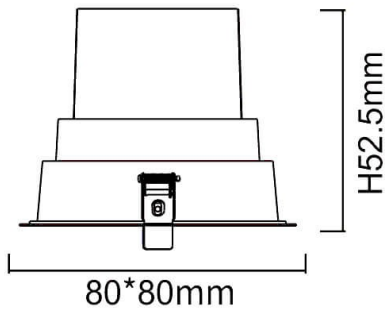

### BATH-D

Lavov Downlights from the family BATH-D ,power 9 W and CRI 80 with an optic 20 degrees made in Die Cast Aluminum finished in White with a real lumen output of 720lm and an efficiency of 80lm/W. ON/OFF driver.

### Scheme

Product	
Real power (W)	9
Real luminous flux (Lm)	720
Luminous efficiency (Lm/W)	80
Beam angle (&ordm;)	20
Life time (h)	50000 h L80B10
IP	65
Electrical class insulation	Clas II
Colour	White
Control gear included	Yes
Control gear	ON/OFF
Flicker Free	Yes
Light source	LED
Type of LED	COB
Colour temperature (K)	4000
Colour consistency (SDCM)	SDCM<3
CRI	80