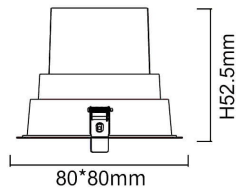

**BATH-D**

Lavov Downlights from the family BATH-D ,power 9 W and CRI 80 with an optic 20 degrees made in Die Cast Aluminum finished in White with a real lumen output of 720lm and an efficiency of 80lm/W. DALI driver.

Item code	86.D003.1413.01
Product type	Indoor
Category	Downlights
Family	BATH-D
Pictograms	

Scheme**Photometry****Product**

Real power (W)	9
Real luminous flux (Lm)	720
Luminous efficiency (Lm/W)	80
Beam angle (°)	20
Life time (h)	50000 h L80B10
IP	65
Electrical class insulation	Clas II
Colour	White
Control gear included	Yes
Control gear	DALI
Flicker Free	Yes
Light source	LED
Type of LED	COB
Colour temperature (K)	4000
Colour consistency (SDCM)	SDCM<3
CRI	80