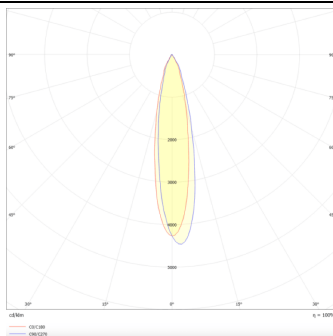

BATH-D

Lavov Downlights from the family BATH-D ,power 9 W and CRI 80 with an optic 20 degrees made in Die Cast Aluminum finished in White with a real lumen output of 720lm and an efficiency of 80lm/W. DALI driver.

Item code	86.D003.1413.01
Product type	Indoor
Category	Downlights
Family	BATH-D
Pictograms	

Scheme

Photometry

Product	
Real power (W)	9
Real luminous flux (Lm)	720
Luminous efficiency (Lm/W)	80
Beam angle (°)	20
Life time (h)	50000 h L80B10
IP	65
Electrical class insulation	Clas II
Colour	White
Control gear included	Yes
Control gear	DALI
Flicker Free	Yes
Light source	LED
Type of LED	COB
Colour temperature (K)	4000
Colour consistency (SDCM)	SDCM<3
CRI	80