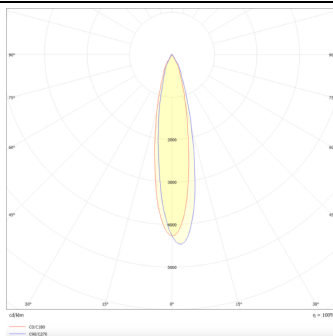

**BATH-D**

Lavov Downlights from the family BATH-D ,power 9 W and CRI 80 with an optic 20 degrees made in Die Cast Aluminum finished in White with a real lumen output of 720lm and an efficiency of 80lm/W. DALI driver.

Item code	86.D003.1413.01
Product type	Indoor
Category	Downlights
Family	BATH-D
Pictograms	

Scheme**Photometry****Product**

Real power (W)	9
Real luminous flux (Lm)	720
Luminous efficiency (Lm/W)	80
Beam angle (°)	20
Life time (h)	50000 h L80B10
IP	65
Electrical class insulation	Clas II
Colour	White
Control gear included	Yes
Control gear	DALI
Flicker Free	Yes
Light source	LED
Type of LED	COB
Colour temperature (K)	4000
Colour consistency (SDCM)	SDCM<3
CRI	80