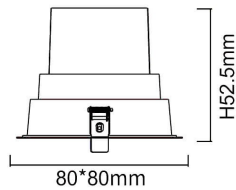

BATH-D

Lavov Downlights from the family BATH-D ,power 9 W and CRI 80 with an optic 20 degrees made in Die Cast Aluminum finished in White with a real lumen output of 720lm and an efficiency of 80lm/W. DALI driver.

Item code	86.D003.1413.01
Product type	Indoor
Category	Downlights
Family	BATH-D
Pictograms	

Scheme

Photometry

Product	
Real power (W)	9
Real luminous flux (Lm)	720
Luminous efficiency (Lm/W)	80
Beam angle (°)	20
Life time (h)	50000 h L80B10
IP	65
Electrical class insulation	Clas II
Colour	White
Control gear included	Yes
Control gear	DALI
Flicker Free	Yes
Light source	LED
Type of LED	COB
Colour temperature (K)	4000
Colour consistency (SDCM)	SDCM<3
CRI	80