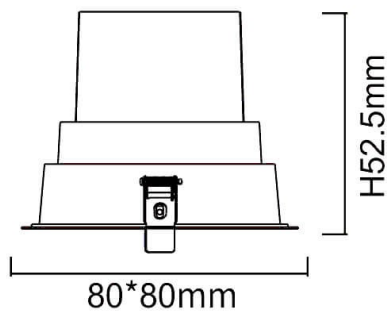

BATH-D

Lavov Downlights from the family BATH-D ,power 9 W and CRI 80 with an optic 20 degrees made in Die Cast Aluminum finished in White with a real lumen output of 720lm and an efficiency of 80lm/W. DALI driver.

Item code	86.D003.1413.01
Product type	Indoor
Category	Downlights
Family	BATH-D
Pictograms	

Scheme

Product	
Real power (W)	9
Real luminous flux (Lm)	720
Luminous efficiency (Lm/W)	80
Beam angle (º)	20
Life time (h)	50000 h L80B10
IP	65
Electrical class insulation	Clas II
Colour	White
Control gear included	Yes
Control gear	DALI
Flicker Free	Yes
Light source	LED
Type of LED	COB
Colour temperature (K)	4000
Colour consistency (SDCM)	SDCM<3
CRI	80

Photometry