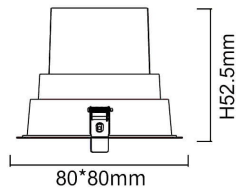

### BATH-D

Lavov Downlights from the family BATH-D ,power 9 W and CRI 80 with an optic 38 degrees made in Die Cast Aluminum finished in White with a real lumen output of 720lm and an efficiency of 80lm/W. ON/OFF driver.

### Product

<b>Real power (W)</b>	<b>9</b>
<b>Real luminous flux (Lm)</b>	<b>720</b>
<b>Luminous efficiency (Lm/W)</b>	<b>80</b>
<b>Beam angle (°)</b>	<b>38</b>
<b>Life time (h)</b>	<b>50000 h L80B10</b>
<b>IP</b>	<b>65</b>
<b>Electrical class insulation</b>	<b>Clas II</b>
<b>Colour</b>	<b>White</b>
<b>Control gear included</b>	<b>Yes</b>
<b>Control gear</b>	<b>ON/OFF</b>
<b>Flicker Free</b>	<b>Yes</b>
<b>Light source</b>	<b>LED</b>
<b>Type of LED</b>	<b>COB</b>
<b>Colour temperature (K)</b>	<b>4000</b>
<b>Colour consistency (SDCM)</b>	<b>SDCM&lt;3</b>
<b>CRI</b>	<b>80</b>