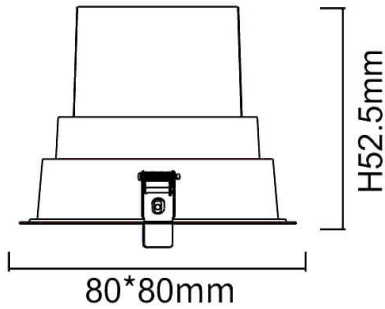

BATH-D

Lavov Downlights from the family BATH-D ,power 9 W and CRI 80 with an optic 38 degrees made in Die Cast Aluminum finished in White with a real lumen output of 720lm and an efficiency of 80lm/W. ON/OFF driver.

Item code	86.D003.1421.01
Product type	Indoor
Category	Downlights
Family	BATH-D

Pictograms

Scheme

Product	
Real power (W)	9
Real luminous flux (Lm)	720
Luminous efficiency (Lm/W)	80
Beam angle (°)	38
Life time (h)	50000 h L80B10
IP	65
Electrical class insulation	Clas II
Colour	White
Control gear included	Yes
Control gear	ON/OFF
Flicker Free	Yes
Light source	LED
Type of LED	COB
Colour temperature (K)	4000
Colour consistency (SDCM)	SDCM3
CRI	80