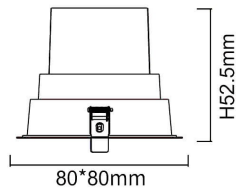

BATH-D

Lavov Downlights from the family BATH-D ,power 9 W and CRI 80 with an optic 38 degrees made in Die Cast Aluminum finished in White with a real lumen output of 720lm and an efficiency of 80lm/W. ON/OFF driver.

Item code	86.D003.1421.01
Product type	Indoor
Category	Downlights
Family	BATH-D
Pictograms	    

Scheme

Product

Real power (W)	9
Real luminous flux (Lm)	720
Luminous efficiency (Lm/W)	80
Beam angle (°)	38
Life time (h)	50000 h L80B10
IP	65
Electrical class insulation	Clas II
Colour	White
Control gear included	Yes
Control gear	ON/OFF
Flicker Free	Yes
Light source	LED
Type of LED	COB
Colour temperature (K)	4000
Colour consistency (SDCM)	SDCM<3
CRI	80