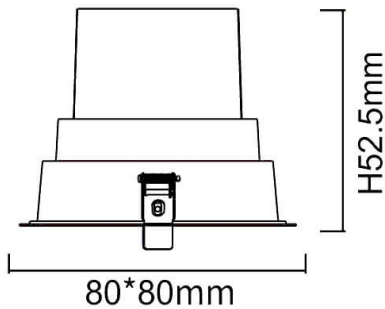

BATH-D

Lavov Downlights from the family BATH-D ,power 9 W and CRI 80 with an optic 38 degrees made in Die Cast Aluminum finished in White with a real lumen output of 720lm and an efficiency of 80lm/W. ON/OFF driver.

Item code	86.D003.1421.01
Product type	Indoor
Category	Downlights
Family	BATH-D

Pictograms

Scheme

Product	
Real power (W)	9
Real luminous flux (Lm)	720
Luminous efficiency (Lm/W)	80
Beam angle (°)	38
Life time (h)	50000 h L80B10
IP	65
Electrical class insulation	Clas II
Colour	White
Control gear included	Yes
Control gear	ON/OFF
Flicker Free	Yes
Light source	LED
Type of LED	COB
Colour temperature (K)	4000
Colour consistency (SDCM)	SDCM<3
CRI	80