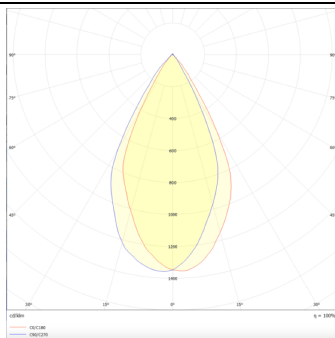

### BATH-D

Lavov Downlights from the family BATH-D ,power 9 W and CRI 80 with an optic 38 degrees made in Die Cast Aluminum finished in White with a real lumen output of 720lm and an efficiency of 80lm/W. DALI driver.

### Product

Real power (W)	9
Real luminous flux (Lm)	720
Luminous efficiency (Lm/W)	80
Beam angle (°)	38
Life time (h)	50000 h L80B10
IP	65
Electrical class insulation	Clas II
Colour	White
Control gear included	Yes
Control gear	DALI
Flicker Free	Yes
Light source	LED
Type of LED	COB
Colour temperature (K)	4000
Colour consistency (SDCM)	SDCM<3
CRI	80