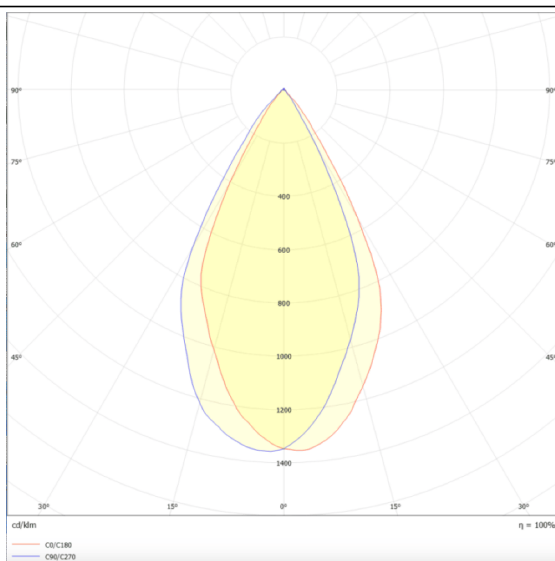

### BATH-D

Lavov Downlights from the family BATH-D ,power 9 W and CRI 80 with an optic 38 degrees made in Die Cast Aluminum finished in White with a real lumen output of 720lm and an efficiency of 80lm/W. DALI driver.

### Scheme

### Photometry

### Product

**Real power (W)** 9

**Real luminous flux (Lm)** 720

**Luminous efficiency (Lm/W)** 80

**Beam angle (&ordm;)** 38

**Life time (h)** 50000 h L80B10

**IP** 65

**Electrical class insulation** Clas II