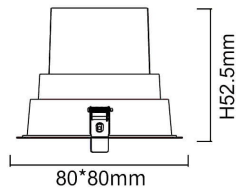

BATH-D

Lavov Downlights from the family BATH-D ,power 9 W and CRI 80 with an optic 38 degrees made in Die Cast Aluminum finished in White with a real lumen output of 720lm and an efficiency of 80lm/W. DALI driver.

Item code	86.D003.1423.01
Product type	Indoor
Category	Downlights
Family	BATH-D
Pictograms	

Scheme

Photometry

Product

Real power (W)	9
Real luminous flux (Lm)	720
Luminous efficiency (Lm/W)	80
Beam angle (°)	38
Life time (h)	50000 h L80B10
IP	65
Electrical class insulation	Clas II
Colour	White
Control gear included	Yes
Control gear	DALI
Flicker Free	Yes
Light source	LED
Type of LED	COB
Colour temperature (K)	4000
Colour consistency (SDCM)	SDCM<3
CRI	80