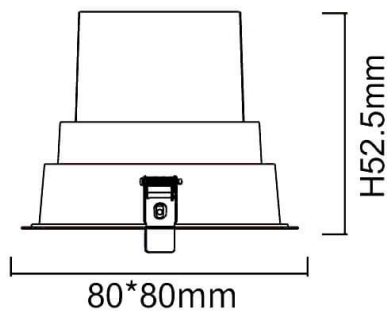

BATH-D

Lavov Downlights from the family BATH-D ,power 9 W and CRI 80 with an optic 38 degrees made in Die Cast Aluminum finished in White with a real lumen output of 720lm and an efficiency of 80lm/W. DALI driver.

Item code 86.D003.1423.01

Product type Indoor

Category Downlights

Family BATH-D

Pictograms

Scheme

Photometry

Product

Real power (W) 9

Real luminous flux (Lm) 720

Luminous efficiency (Lm/W) 80

Beam angle (º) 38

Life time (h) 50000 h L80B10

IP 65

Electrical class insulation Clas II

Colour White

Control gear included Yes

Control gear DALI

Flicker Free Yes

Light source LED

Type of LED COB

Colour temperature (K) 4000

Colour consistency (SDCM) SDCM<3

CRI 80