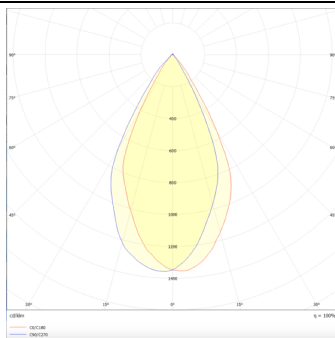

BATH-D

Lavov Downlights from the family BATH-D ,power 9 W and CRI 80 with an optic 38 degrees made in Die Cast Aluminum finished in White with a real lumen output of 720lm and an efficiency of 80lm/W. DALI driver.

Item code	86.D003.1423.01
Product type	Indoor
Category	Downlights
Family	BATH-D
Pictograms	

Scheme

Photometry

Product

Real power (W)	9
Real luminous flux (Lm)	720
Luminous efficiency (Lm/W)	80
Beam angle (°)	38
Life time (h)	50000 h L80B10
IP	65
Electrical class insulation	Clas II
Colour	White
Control gear included	Yes
Control gear	DALI
Flicker Free	Yes
Light source	LED
Type of LED	COB
Colour temperature (K)	4000
Colour consistency (SDCM)	SDCM<3
CRI	80