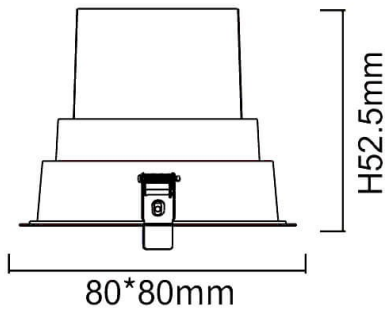

BATH-D

Lavov Downlights from the family BATH-D ,power 9 W and CRI 80 with an optic 38 degrees made in Die Cast Aluminum finished in White with a real lumen output of 720lm and an efficiency of 80lm/W. DALI driver.

Item code	86.D003.1423.01
Product type	Indoor
Category	Downlights
Family	BATH-D

Pictograms

- 220 240 V
- CRI 80
- CE
- Driver INCL
- On Off
- DALI
- 50000h L80B10

Scheme

Product	
Real power (W)	9
Real luminous flux (Lm)	720
Luminous efficiency (Lm/W)	80
Beam angle (°)	38
Life time (h)	50000 h L80B10
IP	65
Electrical class insulation	Clas II
Colour	White
Control gear included	Yes
Control gear	DALI
Flicker Free	Yes
Light source	LED
Type of LED	COB
Colour temperature (K)	4000
Colour consistency (SDCM)	SDCM3
CRI	80