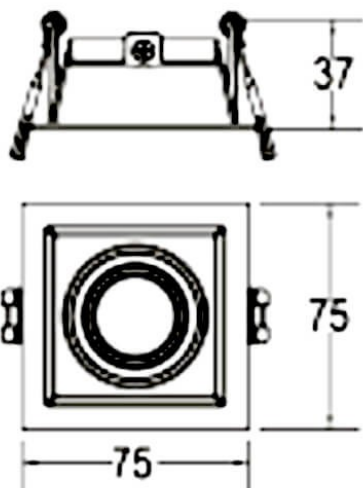

COMBO Accessories

Lavov Combo trim Square Adjustable Decorative square with the following finishes: Black trim & matt aluminum reflector made in Die Cast Aluminum.

Item code	86.D008.0006.02
Product type	Indoor
Category	Downlights
Family	COMBO
Subfamily	COMBO Accessories
Pictograms	

Scheme

Product	
Life time (h)	50000 h L80B10
Colour	Black trim & matt aluminum reflector