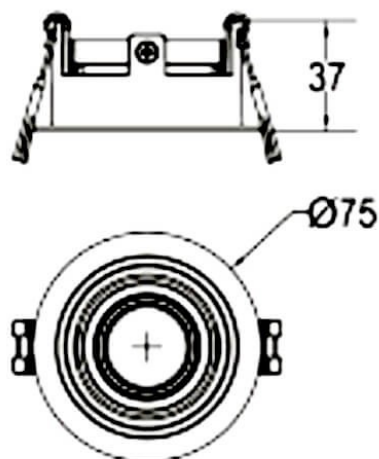

COMBO Accessories

Lavov Combo trim Round Adjustable Decorative Round; with the following finishes: White trim & gold reflector made in Die Cast Aluminum.

Item code	86.D008.0605.01
Product type	Indoor
Category	Downlights
Family	COMBO
Subfamily	COMBO Accessories
Pictograms	

Scheme

Product	
Life time (h)	50000 h L80B10
Colour	White trim & gold reflector
Control gear included	Yes
Light source	LED
Type of LED	COB
Colour consistency (SDCM)	SDCM3