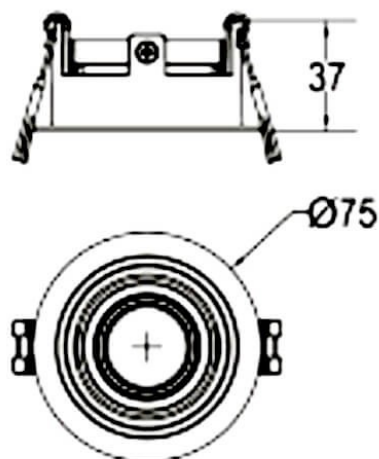

### COMBO Accessories

Lavov Combo trim Round Adjustable Decorative Round; with the following finishes: Black trim & gold reflector made in Die Cast Aluminum.

<b>Item code</b>	<b>86.D008.0605.02</b>
<b>Product type</b>	<b>Indoor</b>
<b>Category</b>	<b>Downlights</b>
<b>Family</b>	<b>COMBO</b>
<b>Subfamily</b>	<b>COMBO Accessories</b>
<b>Pictograms</b>	

### Scheme

<b>Product</b>	
<b>Life time (h)</b>	<b>50000 h L80B10</b>
<b>Colour</b>	<b>Black trim &amp; gold reflector</b>
<b>Control gear included</b>	<b>Yes</b>
<b>Light source</b>	<b>LED</b>
<b>Type of LED</b>	<b>COB</b>
<b>Colour consistency (SDCM)</b>	<b>SDCM3</b>