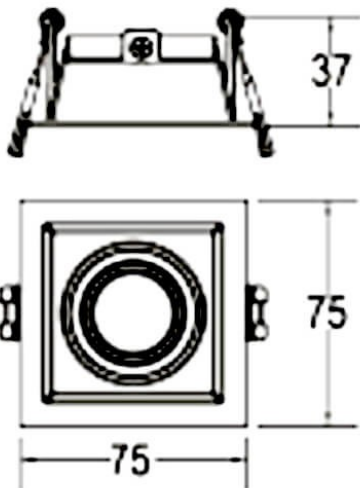

### COMBO Accessories

Lavov Combo trim Square Adjustable Decorative square with the following finishes: White trim & gold reflector made in Die Cast Aluminum.

<b>Item code</b>	<b>86.D008.0606.01</b>
<b>Product type</b>	<b>Indoor</b>
<b>Category</b>	<b>Downlights</b>
<b>Family</b>	<b>COMBO</b>
<b>Subfamily</b>	<b>COMBO Accessories</b>
<b>Pictograms</b>	

### Scheme

<b>Product</b>	
<b>Life time (h)</b>	<b>50000 h L80B10</b>
<b>Colour</b>	<b>White trim &amp; gold reflector</b>
<b>Control gear included</b>	<b>Yes</b>
<b>Light source</b>	<b>LED</b>
<b>Type of LED</b>	<b>COB</b>
<b>Colour consistency (SDCM)</b>	<b>SDCM3</b>