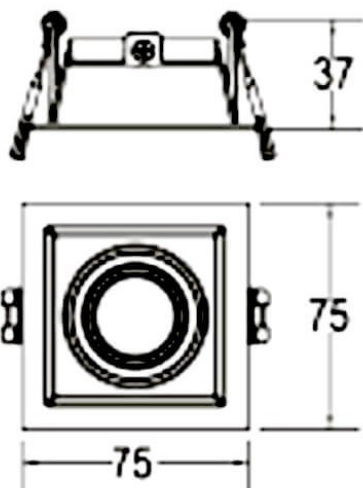

COMBO Accessories

Lavov Combo trim Square Adjustable Decorative square with the following finishes: Black trim & gold reflector made in Die Cast Aluminum.

Item code	86.D008.0606.02
Product type	Indoor
Category	Downlights
Family	COMBO
Subfamily	COMBO Accessories
Pictograms	

Scheme

Product

Life time (h)	50000 h L80B10
Colour	Black trim & gold reflector
Control gear included	Yes
Colour consistency (SDCM)	SDCM<3