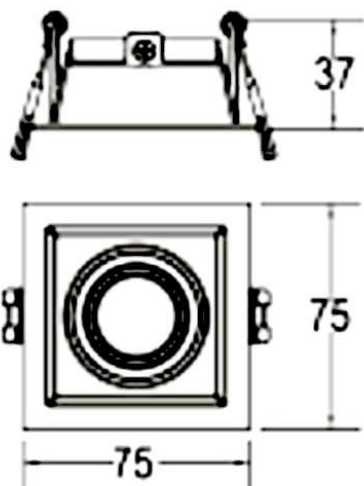

COMBO Accessories

Lavov Combo trim Square Adjustable Decorative square with the following finishes: Black trim & gold reflector made in Die Cast Aluminum.

Item code	86.D008.0606.02
Product type	Indoor
Category	Downlights
Family	COMBO
Subfamily	COMBO Accessories
Pictograms	

Scheme

Product	
Life time (h)	50000 h L80B10
Colour	Black trim & gold reflector
Control gear included	Yes
Light source	LED
Type of LED	COB
Colour consistency (SDCM)	SDCM3