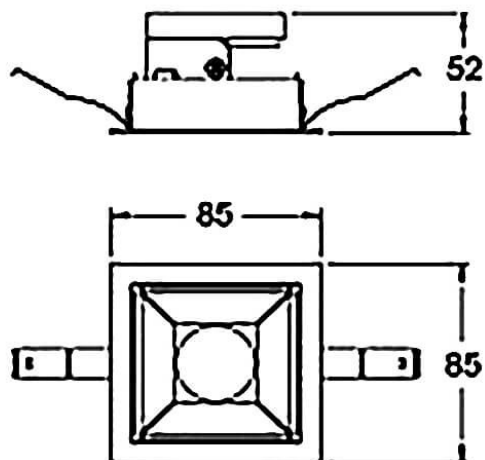

COMBO Accessories

Lavov Combo trim Square Adjustable-Reflector with the following finishes: Black trim & matt aluminum reflector made in Die Cast Aluminum.

Item code	86.D008.1007.02
Product type	Indoor
Category	Downlights
Family	COMBO
Subfamily	COMBO Accessories
Pictograms	

Scheme

Product

Life time (h) 50000 h L80B10

Colour Black trim & matt aluminum reflector