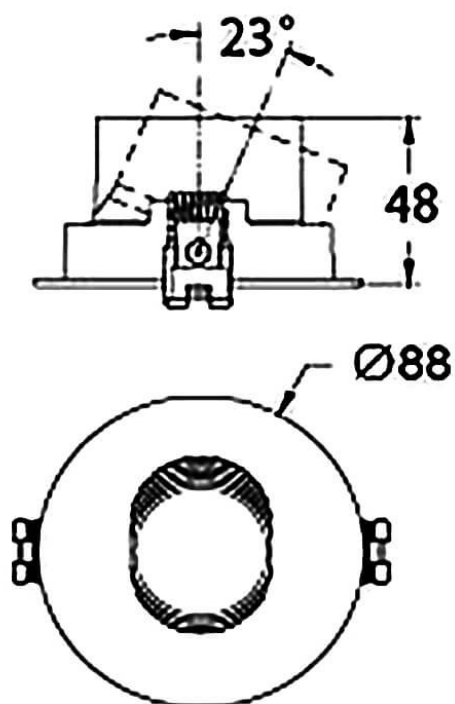

### COMBO Accessories

Lavov Combo trim Round Adjustable Decorative Elliptical hole with the following finishes: White trim & matt aluminum reflector made in Die Cast Aluminum.

|              |                   |
|--------------|-------------------|
| Item code    | 86.D008.1010.01   |
| Product type | Indoor            |
| Category     | Downlights        |
| Family       | COMBO             |
| Subfamily    | COMBO Accessories |
| Pictograms   |                   |

### Scheme

|               |                                      |
|---------------|--------------------------------------|
| Product       |                                      |
| Life time (h) | 50000 h L80B10                       |
| Colour        | White trim & matt aluminum reflector |