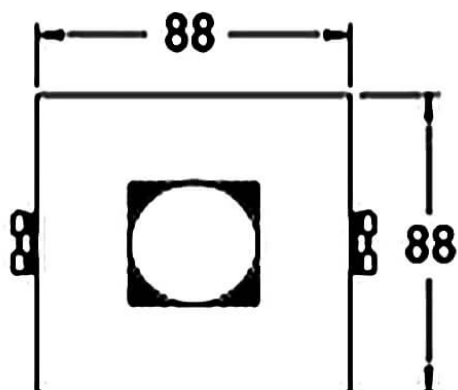

COMBO Accessories

Lavov Combo trim Square Adjustable Decorative Square hole with the following finishes: White trim & matt aluminum reflector made in Die Cast Aluminum.

Item code	86.D008.1011.01
Product type	Indoor
Category	Downlights
Family	COMBO
Subfamily	COMBO Accessories
Pictograms	

Scheme

Product	
Life time (h)	50000 h L80B10
Colour	White trim & matt aluminum reflector