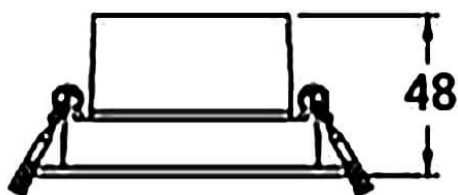

COMBO Accessories

Lavov Combo trim Square Adjustable Decorative Square hole with the following finishes: White trim & matt aluminum reflector made in Die Cast Aluminum.

Item code	86.D008.1011.01
Product type	Indoor
Category	Downlights
Family	COMBO
Subfamily	COMBO Accessories
Pictograms	

Scheme

Product	
Life time (h)	50000 h L80B10
Colour	White trim & matt aluminum reflector