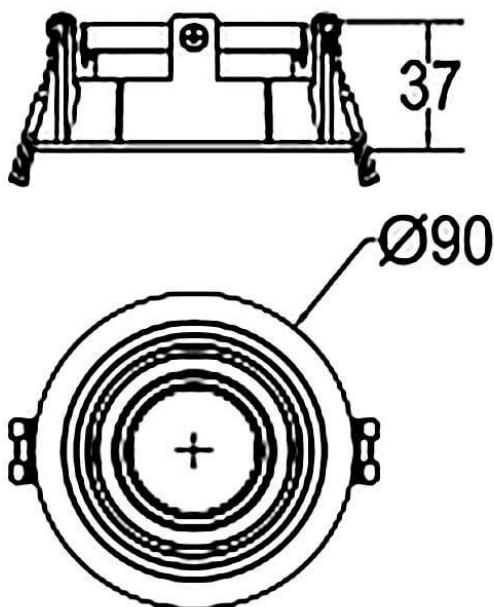

COMBO Accessories

Lavov Combo trim Round Adjustable Decorative Round; with the following finishes: Black trim & matt aluminum reflector made in Die Cast Aluminum.

Item code	86.D008.1012.02
Product type	Indoor
Category	Downlights
Family	COMBO
Subfamily	COMBO Accessories
Pictograms	

Scheme

Product

Life time (h)	50000 h L80B10
Colour	Black trim & matt aluminum reflector