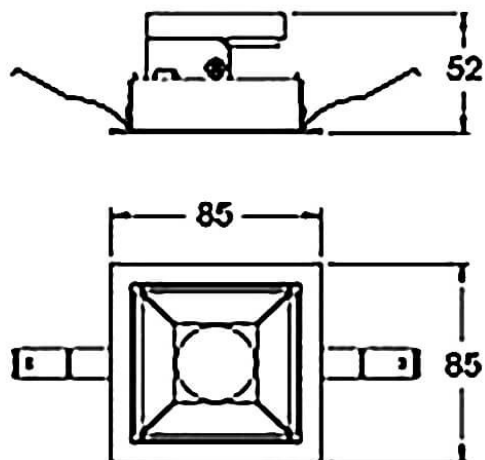

COMBO Accessories

Lavov Combo trim Square Adjustable-Reflector with the following finishes: White trim & white reflector made in Die Cast Aluminum.

Item code	86.D008.1107.01
Product type	Indoor
Category	Downlights
Family	COMBO
Subfamily	COMBO Accessories
Pictograms	

Scheme

Product

Life time (h)	50000 h L80B10
Colour	White trim & white reflector