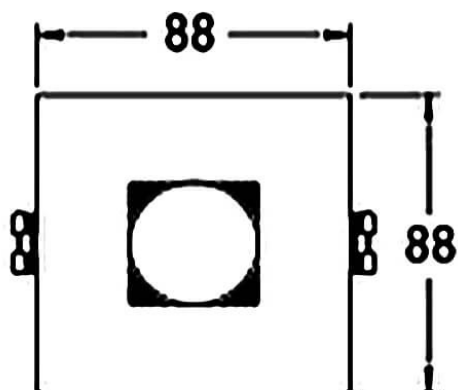

COMBO Accessories

Lavov Combo trim Square Adjustable Decorative Square hole with the following finishes: White trim & white reflector made in Die Cast Aluminum.

Item code	86.D008.1111.01
Product type	Indoor
Category	Downlights
Family	COMBO
Subfamily	COMBO Accessories
Pictograms	

Scheme

Product	
Life time (h)	50000 h L80B10
Colour	White trim & white reflector