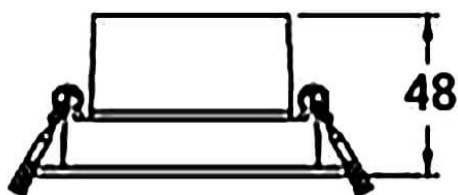

COMBO Accessories

Lavov Combo trim Square Adjustable Decorative Square hole with the following finishes: White trim & white reflector made in Die Cast Aluminum.

Item code	86.D008.1111.01
Product type	Indoor
Category	Downlights
Family	COMBO
Subfamily	COMBO Accessories
Pictograms	

Scheme

Product	
Life time (h)	50000 h L80B10
Colour	White trim & white reflector