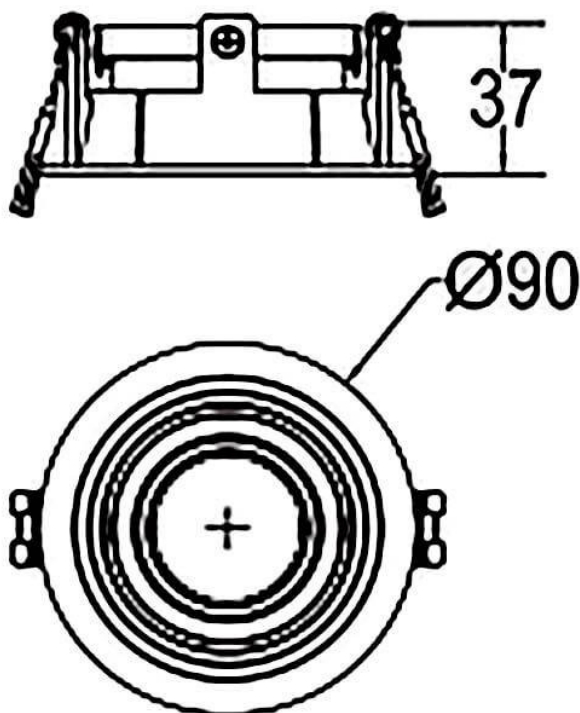

COMBO Accessories

Lavov Combo trim Round Adjustable Decorative Round; with the following finishes: Black trim & white reflector made in Die Cast Aluminum.

Item code	86.D008.1112.02
Product type	Indoor
Category	Downlights
Family	COMBO
Subfamily	COMBO Accessories
Pictograms	

Scheme

Product	
Life time (h)	50000 h L80B10
Colour	Black trim & white reflector