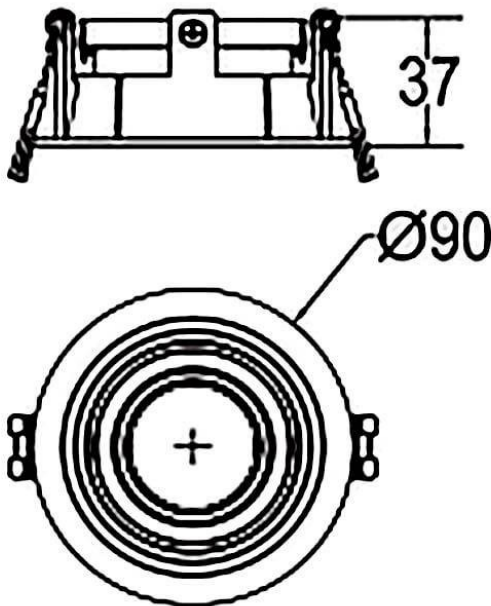

COMBO Accessories

Lavov Combo trim Round Adjustable Decorative Round; with the following finishes: White trim & gold reflector made in Die Cast Aluminum.

Item code	86.D008.1612.01
Product type	Indoor
Category	Downlights
Family	COMBO
Subfamily	COMBO Accessories
Pictograms	

Scheme

Product	
Life time (h)	50000 h L80B10
Colour	White trim & gold reflector
Control gear included	Yes
Light source	LED
Type of LED	COB
Colour consistency (SDCM)	SDCM3