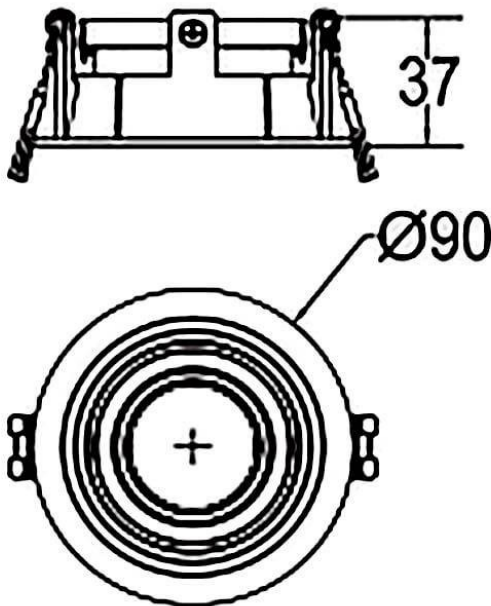

COMBO Accessories

Lavov Combo trim Round Adjustable Decorative Round; with the following finishes: Black trim & gold reflector made in Die Cast Aluminum.

Item code	86.D008.1612.02
Product type	Indoor
Category	Downlights
Family	COMBO
Subfamily	COMBO Accessories
Pictograms	

Scheme

Product	
Life time (h)	50000 h L80B10
Colour	Black trim & gold reflector
Control gear included	Yes
Light source	LED
Type of LED	COB
Colour consistency (SDCM)	SDCM3