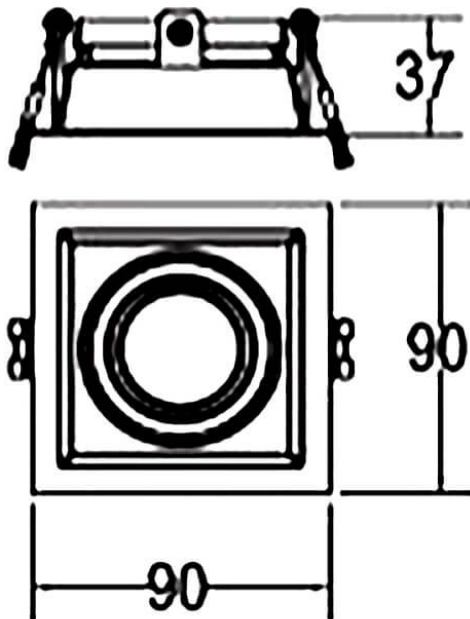

COMBO Accessories

Lavov Combo trim Square Adjustable Decorative square with the following finishes: White trim & gold reflector made in Die Cast Aluminum.

Item code	86.D008.1613.01
Product type	Indoor
Category	Downlights
Family	COMBO
Subfamily	COMBO Accessories
Pictograms	

Scheme

Product	
Life time (h)	50000 h L80B10
Colour	White trim & gold reflector
Control gear included	Yes
Light source	LED
Type of LED	COB
Colour consistency (SDCM)	SDCM3