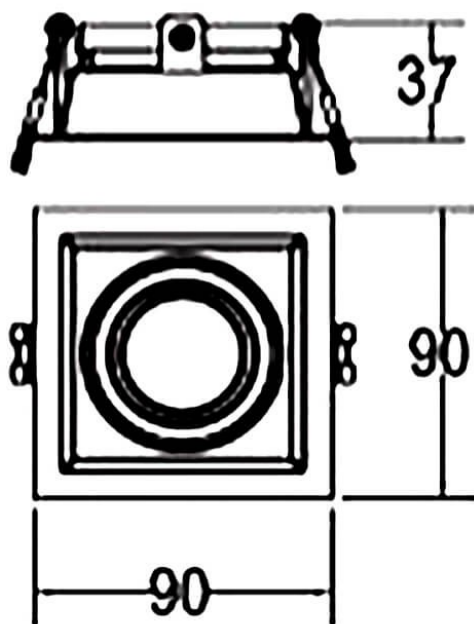

COMBO Accessories

Lavov Combo trim Square Adjustable Decorative square with the following finishes: Black trim & gold reflector made in Die Cast Aluminum.

Item code	86.D008.1613.02
Product type	Indoor
Category	Downlights
Family	COMBO
Subfamily	COMBO Accessories
Pictograms	

Scheme

Product	
Life time (h)	50000 h L80B10
Colour	Black trim & gold reflector
Control gear included	Yes
Light source	LED
Type of LED	COB
Colour consistency (SDCM)	SDCM3