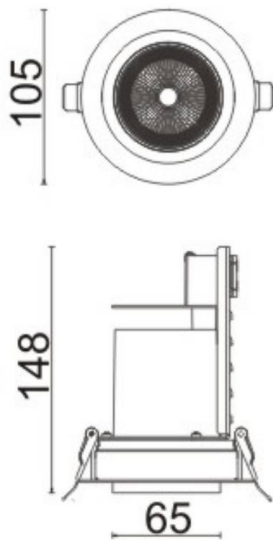

### D-TUBE

Lavov Downlights from the family D-TUBE ,power 18 W and CRI 80 with an optic 12 degrees made in Die Cast Aluminum finished in White with a real lumen output of 1530lm and an efficiency of 85lm/W. ON/OFF driver.

Item code	86.D009.1311.01
Product type	Indoor
Category	Downlights
Family	D-TUBE
Subfamily	D-TUBE
Pictograms	

### Scheme

<b>Product</b>	
Real power (W)	18
Real luminous flux (Lm)	1530
Luminous efficiency (Lm/W)	85
Beam angle (°)	12
Life time (h)	50000 h L80B10
IP	20
Electrical class insulation	Clas II
Colour	White
Control gear included	Yes
Control gear	ON/OFF
Flicker Free	Yes
Light source	LED
Type of LED	COB
Colour temperature (K)	3000
Colour consistency (SDCM)	SDCM<3
CRI	80