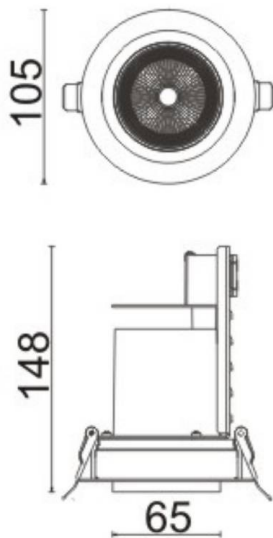

**D-TUBE**

Lavov Downlights from the family D-TUBE ,power 18 W and CRI 80 with an optic 12 degrees made in Die Cast Aluminum finished in White with a real lumen output of 1530lm and an efficiency of 85lm/W. ON/OFF driver.

Item code	86.D009.1311.01
Product type	Indoor
Category	Downlights
Family	D-TUBE
Subfamily	D-TUBE
Pictograms	

**Scheme**

<b>Product</b>	
Real power (W)	18
Real luminous flux (Lm)	1530
Luminous efficiency (Lm/W)	85
Beam angle (°)	12
Life time (h)	50000 h L80B10
IP	20
Electrical class insulation	Clas II
Colour	White
Control gear included	Yes
Control gear	ON/OFF
Flicker Free	Yes
Light source	LED
Type of LED	COB
Colour temperature (K)	3000
Colour consistency (SDCM)	SDCM<3
CRI	80