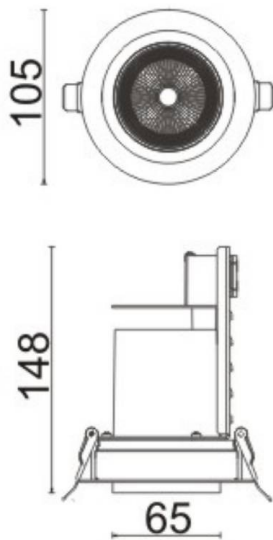

### D-TUBE

Lavov Downlights from the family D-TUBE ,power 18 W and CRI 80 with an optic 12 degrees made in Die Cast Aluminum finished in Black with a real lumen output of 1530lm and an efficiency of 85lm/W. ON/OFF driver.

Item code	86.D009.1311.02
Product type	Indoor
Category	Downlights
Family	D-TUBE
Subfamily	D-TUBE
Pictograms	

### Scheme

Product	
Real power (W)	18
Real luminous flux (Lm)	1530
Luminous efficiency (Lm/W)	85
Beam angle (°)	12
Life time (h)	50000 h L80B10
IP	20
Electrical class insulation	Clas II
Colour	Black
Control gear included	Yes
Control gear	ON/OFF
Flicker Free	Yes
Light source	LED
Type of LED	COB
Colour temperature (K)	3000
Colour consistency (SDCM)	SDCM<3
CRI	80