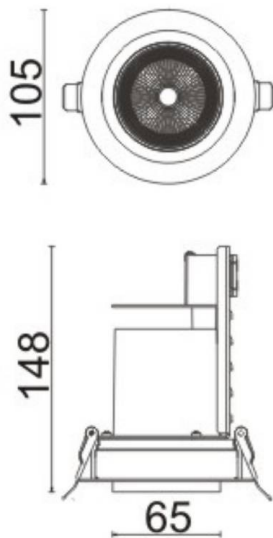

D-TUBE

Lavov Downlights from the family D-TUBE ,power 18 W and CRI 80 with an optic 12 degrees made in Die Cast Aluminum finished in White with a real lumen output of 1530lm and an efficiency of 85lm/W. DALI driver.

Item code	86.D009.1313.01
Product type	Indoor
Category	Downlights
Family	D-TUBE
Subfamily	D-TUBE
Pictograms	

Scheme

Product	
Real power (W)	18
Real luminous flux (Lm)	1530
Luminous efficiency (Lm/W)	85
Beam angle (°)	12
Life time (h)	50000 h L80B10
IP	20
Electrical class insulation	Clas II
Colour	White
Control gear included	Yes
Control gear	DALI
Flicker Free	Yes
Light source	LED
Type of LED	COB
Colour temperature (K)	3000
Colour consistency (SDCM)	SDCM<3
CRI	80