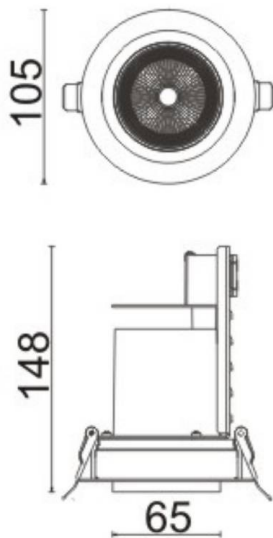

**D-TUBE**

Lavov Downlights from the family D-TUBE ,power 18 W and CRI 80 with an optic 12 degrees made in Die Cast Aluminum finished in White with a real lumen output of 1530lm and an efficiency of 85lm/W. DALI driver.

Item code	86.D009.1313.01
Product type	Indoor
Category	Downlights
Family	D-TUBE
Subfamily	D-TUBE
Pictograms	

**Scheme**

<b>Product</b>	
Real power (W)	18
Real luminous flux (Lm)	1530
Luminous efficiency (Lm/W)	85
Beam angle (°)	12
Life time (h)	50000 h L80B10
IP	20
Electrical class insulation	Clas II
Colour	White
Control gear included	Yes
Control gear	DALI
Flicker Free	Yes
Light source	LED
Type of LED	COB
Colour temperature (K)	3000
Colour consistency (SDCM)	SDCM<3
CRI	80