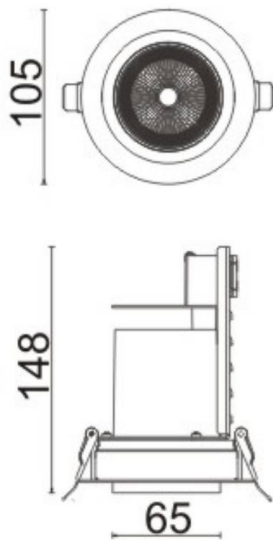

**D-TUBE**

Lavov Downlights from the family D-TUBE ,power 18 W and CRI 80 with an optic 24 degrees made in Die Cast Aluminum finished in White with a real lumen output of 1530lm and an efficiency of 85lm/W. ON/OFF driver.

<b>Item code</b>	<b>86.D009.1321.01</b>
<b>Product type</b>	<b>Indoor</b>
<b>Category</b>	<b>Downlights</b>
<b>Family</b>	<b>D-TUBE</b>
<b>Subfamily</b>	<b>D-TUBE</b>
<b>Pictograms</b>	

**Scheme**

<b>Product</b>	
<b>Real power (W)</b>	<b>18</b>
<b>Real luminous flux (Lm)</b>	<b>1530</b>
<b>Luminous efficiency (Lm/W)</b>	<b>85</b>
<b>Beam angle (°)</b>	<b>24</b>
<b>Life time (h)</b>	<b>50000 h L80B10</b>
<b>IP</b>	<b>20</b>
<b>Electrical class insulation</b>	<b>Clas II</b>
<b>Colour</b>	<b>White</b>
<b>Control gear included</b>	<b>Yes</b>
<b>Control gear</b>	<b>ON/OFF</b>
<b>Flicker Free</b>	<b>Yes</b>
<b>Light source</b>	<b>LED</b>
<b>Type of LED</b>	<b>COB</b>
<b>Colour temperature (K)</b>	<b>3000</b>
<b>Colour consistency (SDCM)</b>	<b>SDCM&lt;3</b>
<b>CRI</b>	<b>80</b>