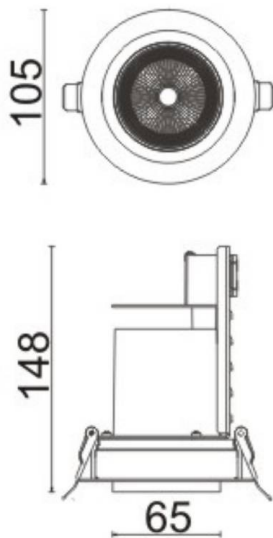

D-TUBE

Lavov Downlights from the family D-TUBE ,power 18 W and CRI 80 with an optic 24 degrees made in Die Cast Aluminum finished in White with a real lumen output of 1530lm and an efficiency of 85lm/W. ON/OFF driver.

Item code	86.D009.1321.01
Product type	Indoor
Category	Downlights
Family	D-TUBE
Subfamily	D-TUBE
Pictograms	

Scheme

Product	
Real power (W)	18
Real luminous flux (Lm)	1530
Luminous efficiency (Lm/W)	85
Beam angle (°)	24
Life time (h)	50000 h L80B10
IP	20
Electrical class insulation	Clas II
Colour	White
Control gear included	Yes
Control gear	ON/OFF
Flicker Free	Yes
Light source	LED
Type of LED	COB
Colour temperature (K)	3000
Colour consistency (SDCM)	SDCM<3
CRI	80