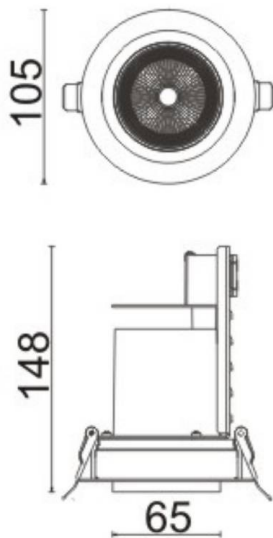

D-TUBE

Lavov Downlights from the family D-TUBE ,power 18 W and CRI 80 with an optic 24 degrees made in Die Cast Aluminum finished in Black with a real lumen output of 1530lm and an efficiency of 85lm/W. ON/OFF driver.

Item code	86.D009.1321.02
Product type	Indoor
Category	Downlights
Family	D-TUBE
Subfamily	D-TUBE
Pictograms	

Scheme

Product	
Real power (W)	18
Real luminous flux (Lm)	1530
Luminous efficiency (Lm/W)	85
Beam angle (°)	24
Life time (h)	50000 h L80B10
IP	20
Electrical class insulation	Clas II
Colour	Black
Control gear included	Yes
Control gear	ON/OFF
Flicker Free	Yes
Light source	LED
Type of LED	COB
Colour temperature (K)	3000
Colour consistency (SDCM)	SDCM<3
CRI	80