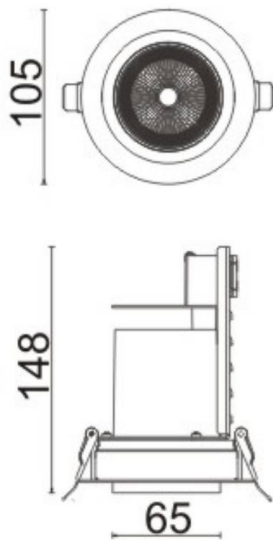

D-TUBE

Lavov Downlights from the family D-TUBE ,power 18 W and CRI 80 with an optic 24 degrees made in Die Cast Aluminum finished in Black with a real lumen output of 1530lm and an efficiency of 85lm/W. ON/OFF driver.

Item code	86.D009.1321.02
Product type	Indoor
Category	Downlights
Family	D-TUBE
Subfamily	D-TUBE
Pictograms	

Scheme

Product	
Real power (W)	18
Real luminous flux (Lm)	1530
Luminous efficiency (Lm/W)	85
Beam angle (°)	24
Life time (h)	50000 h L80B10
IP	20
Electrical class insulation	Clas II
Colour	Black
Control gear included	Yes
Control gear	ON/OFF
Flicker Free	Yes
Light source	LED
Type of LED	COB
Colour temperature (K)	3000
Colour consistency (SDCM)	SDCM<3
CRI	80