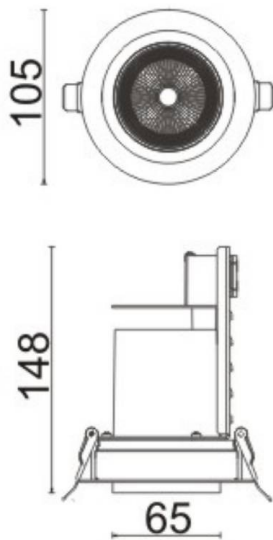

D-TUBE

Lavov Downlights from the family D-TUBE ,power 18 W and CRI 80 with an optic 24 degrees made in Die Cast Aluminum finished in Black with a real lumen output of 1530lm and an efficiency of 85lm/W. DALI driver.

Item code	86.D009.1323.02
Product type	Indoor
Category	Downlights
Family	D-TUBE
Subfamily	D-TUBE
Pictograms	

Scheme

Product	
Real power (W)	18
Real luminous flux (Lm)	1530
Luminous efficiency (Lm/W)	85
Beam angle (°)	24
Life time (h)	50000 h L80B10
IP	20
Electrical class insulation	Clas II
Colour	Black
Control gear included	Yes
Control gear	DALI
Flicker Free	Yes
Light source	LED
Type of LED	COB
Colour temperature (K)	3000
Colour consistency (SDCM)	SDCM<3
CRI	80