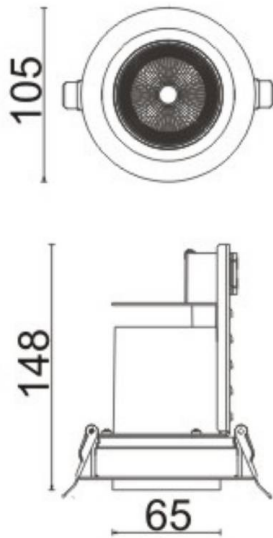

D-TUBE

Lavov Downlights from the family D-TUBE ,power 18 W and CRI 80 with an optic 40 degrees made in Die Cast Aluminum finished in White with a real lumen output of 1530lm and an efficiency of 85lm/W. ON/OFF driver.

Item code	86.D009.1331.01
Product type	Indoor
Category	Downlights
Family	D-TUBE
Subfamily	D-TUBE
Pictograms	

Scheme

Product	
Real power (W)	18
Real luminous flux (Lm)	1530
Luminous efficiency (Lm/W)	85
Beam angle (°)	40
Life time (h)	50000 h L80B10
IP	20
Electrical class insulation	Clas II
Colour	White
Control gear included	Yes
Control gear	ON/OFF
Flicker Free	Yes
Light source	LED
Type of LED	COB
Colour temperature (K)	3000
Colour consistency (SDCM)	SDCM<3
CRI	80