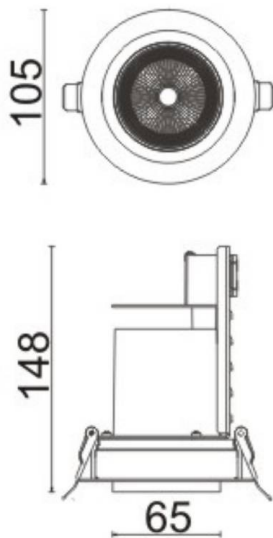

**D-TUBE**

Lavov Downlights from the family D-TUBE ,power 18 W and CRI 80 with an optic 40 degrees made in Die Cast Aluminum finished in White with a real lumen output of 1530lm and an efficiency of 85lm/W. ON/OFF driver.

Item code	86.D009.1331.01
Product type	Indoor
Category	Downlights
Family	D-TUBE
Subfamily	D-TUBE
Pictograms	

**Scheme**

<b>Product</b>	
Real power (W)	18
Real luminous flux (Lm)	1530
Luminous efficiency (Lm/W)	85
Beam angle (°)	40
Life time (h)	50000 h L80B10
IP	20
Electrical class insulation	Clas II
Colour	White
Control gear included	Yes
Control gear	ON/OFF
Flicker Free	Yes
Light source	LED
Type of LED	COB
Colour temperature (K)	3000
Colour consistency (SDCM)	SDCM<3
CRI	80