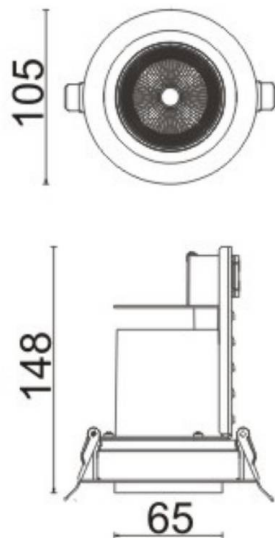

D-TUBE

Lavov Downlights from the family D-TUBE ,power 18 W and CRI 80 with an optic 40 degrees made in Die Cast Aluminum finished in Black with a real lumen output of 1530lm and an efficiency of 85lm/W. ON/OFF driver.

Item code	86.D009.1331.02
Product type	Indoor
Category	Downlights
Family	D-TUBE
Subfamily	D-TUBE
Pictograms	

Scheme

Product	
Real power (W)	18
Real luminous flux (Lm)	1530
Luminous efficiency (Lm/W)	85
Beam angle (°)	40
Life time (h)	50000 h L80B10
IP	20
Electrical class insulation	Clas II
Colour	Black
Control gear included	Yes
Control gear	ON/OFF
Flicker Free	Yes
Light source	LED
Type of LED	COB
Colour temperature (K)	3000
Colour consistency (SDCM)	SDCM<3
CRI	80