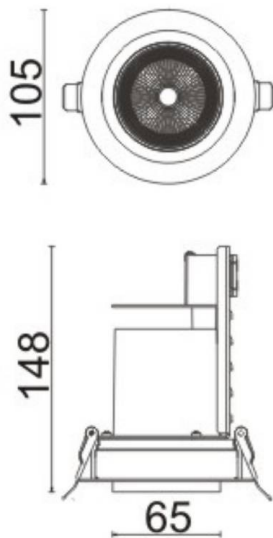

### D-TUBE

Lavov Downlights from the family D-TUBE ,power 18 W and CRI 80 with an optic 40 degrees made in Die Cast Aluminum finished in Black with a real lumen output of 1530lm and an efficiency of 85lm/W. ON/OFF driver.

Item code	86.D009.1331.02
Product type	Indoor
Category	Downlights
Family	D-TUBE
Subfamily	D-TUBE
Pictograms	

### Scheme

<b>Product</b>	
Real power (W)	18
Real luminous flux (Lm)	1530
Luminous efficiency (Lm/W)	85
Beam angle (°)	40
Life time (h)	50000 h L80B10
IP	20
Electrical class insulation	Clas II
Colour	Black
Control gear included	Yes
Control gear	ON/OFF
Flicker Free	Yes
Light source	LED
Type of LED	COB
Colour temperature (K)	3000
Colour consistency (SDCM)	SDCM<3
CRI	80