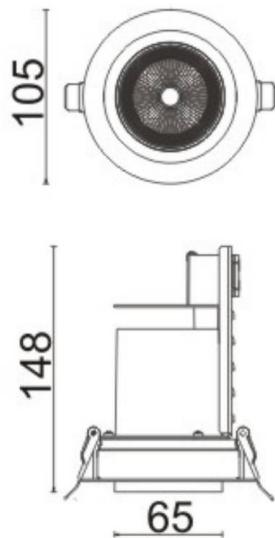

D-TUBE

Lavov Downlights from the family D-TUBE ,power 18 W and CRI 80 with an optic 40 degrees made in Die Cast Aluminum finished in White with a real lumen output of 1530lm and an efficiency of 85lm/W. DALI driver.

Item code	86.D009.1333.01
Product type	Indoor
Category	Downlights
Family	D-TUBE
Subfamily	D-TUBE
Pictograms	

Scheme

Product	
Real power (W)	18
Real luminous flux (Lm)	1530
Luminous efficiency (Lm/W)	85
Beam angle (°)	40
Life time (h)	50000 h L80B10
IP	20
Electrical class insulation	Clas II
Colour	White
Control gear included	Yes
Control gear	DALI
Flicker Free	Yes
Light source	LED
Type of LED	COB
Colour temperature (K)	3000
Colour consistency (SDCM)	SDCM<3
CRI	80