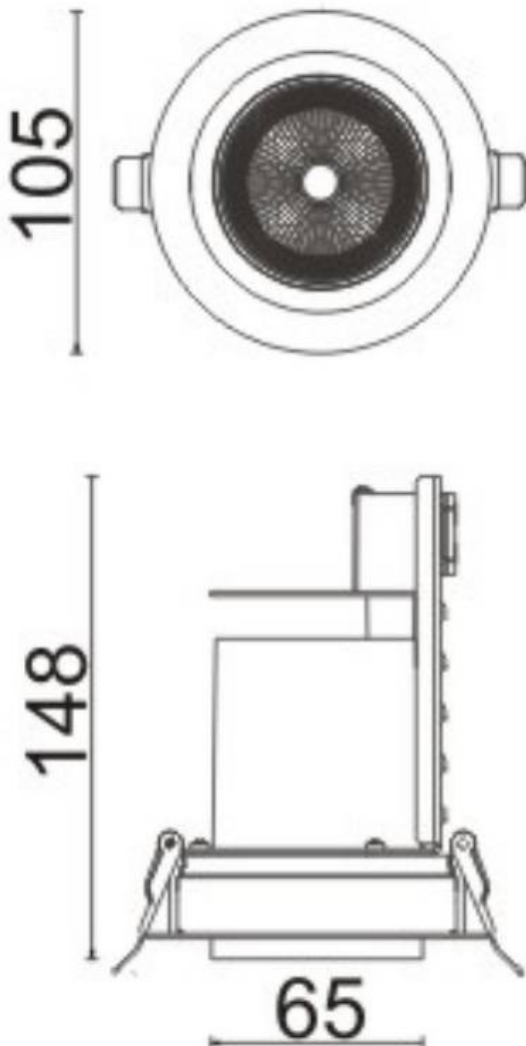

### D-TUBE

Lavov Downlights from the family D-TUBE ,power 18 W and CRI 80 with an optic 40 degrees made in Die Cast Aluminum finished in White with a real lumen output of 1530lm and an efficiency of 85lm/W. DALI driver.

Item code	86.D009.1333.01
Product type	Indoor
Category	Downlights
Family	D-TUBE
Subfamily	D-TUBE
Pictograms	

### Scheme

Product	
Real power (W)	18
Real luminous flux (Lm)	1530
Luminous efficiency (Lm/W)	85
Beam angle (°)	40
Life time (h)	50000 h L80B10
IP	20
Electrical class insulation	Clas II
Colour	White
Control gear included	Yes
Control gear	DALI
Flicker Free	Yes
Light source	LED
Type of LED	COB
Colour temperature (K)	3000
Colour consistency (SDCM)	SDCM<3
CRI	80