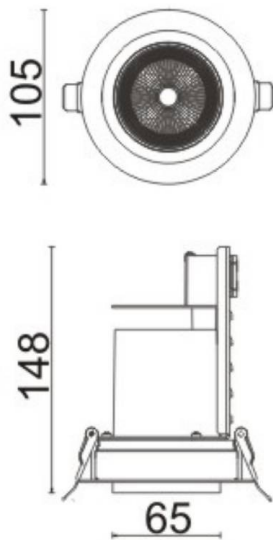

**D-TUBE**

Lavov Downlights from the family D-TUBE ,power 18 W and CRI 80 with an optic 40 degrees made in Die Cast Aluminum finished in White with a real lumen output of 1530lm and an efficiency of 85lm/W. DALI driver.

Item code	86.D009.1333.01
Product type	Indoor
Category	Downlights
Family	D-TUBE
Subfamily	D-TUBE
Pictograms	

Scheme

Product	
Real power (W)	18
Real luminous flux (Lm)	1530
Luminous efficiency (Lm/W)	85
Beam angle (°)	40
Life time (h)	50000 h L80B10
IP	20
Electrical class insulation	Clas II
Colour	White
Control gear included	Yes
Control gear	DALI
Flicker Free	Yes
Light source	LED
Type of LED	COB
Colour temperature (K)	3000
Colour consistency (SDCM)	SDCM<3
CRI	80