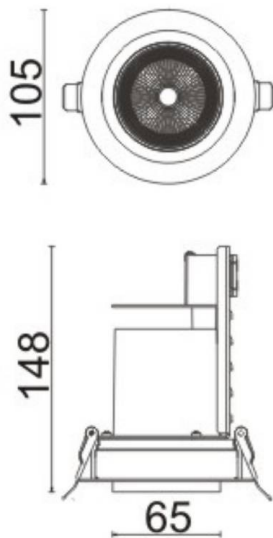

### D-TUBE

Lavov Downlights from the family D-TUBE ,power 18 W and CRI 80 with an optic 40 degrees made in Die Cast Aluminum finished in Black with a real lumen output of 1530lm and an efficiency of 85lm/W. DALI driver.

Item code	86.D009.1333.02
Product type	Indoor
Category	Downlights
Family	D-TUBE
Subfamily	D-TUBE
Pictograms	

### Scheme

<b>Product</b>	
Real power (W)	18
Real luminous flux (Lm)	1530
Luminous efficiency (Lm/W)	85
Beam angle (°)	40
Life time (h)	50000 h L80B10
IP	20
Electrical class insulation	Clas II
Colour	Black
Control gear included	Yes
Control gear	DALI
Flicker Free	Yes
Light source	LED
Type of LED	COB
Colour temperature (K)	3000
Colour consistency (SDCM)	SDCM<3
CRI	80