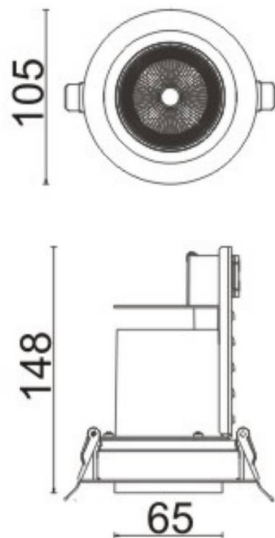

D-TUBE

Lavov Downlights from the family D-TUBE ,power 18 W and CRI 80 with an optic 12 degrees made in Die Cast Aluminum finished in White with a real lumen output of 1560lm and an efficiency of 86,6lm/W. ON/OFF driver.

Item code	86.D009.1411.01
Product type	Indoor
Category	Downlights
Family	D-TUBE
Subfamily	D-TUBE
Pictograms	

Scheme

Product	
Real power (W)	18
Real luminous flux (Lm)	1560
Luminous efficiency (Lm/W)	86.666666666666998
Beam angle (°)	12
Life time (h)	50000 h L80B10
IP	20
Electrical class insulation	Clas II
Colour	White
Control gear included	Yes
Control gear	ON/OFF
Flicker Free	Yes
Light source	LED
Type of LED	COB
Colour temperature (K)	4000
Colour consistency (SDCM)	SDCM<3
CRI	80