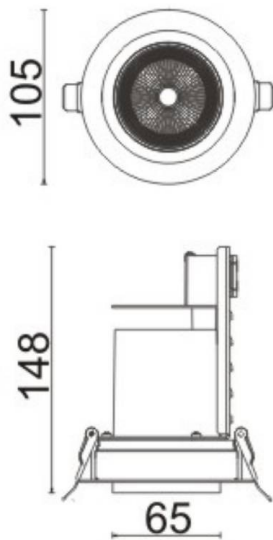

D-TUBE

Lavov Downlights from the family D-TUBE ,power 18 W and CRI 80 with an optic 12 degrees made in Die Cast Aluminum finished in Black with a real lumen output of 1560lm and an efficiency of 86,6lm/W. ON/OFF driver.

Item code	86.D009.1411.02
Product type	Indoor
Category	Downlights
Family	D-TUBE
Subfamily	D-TUBE
Pictograms	

Scheme

Product	
Real power (W)	18
Real luminous flux (Lm)	1560
Luminous efficiency (Lm/W)	86.666666666666998
Beam angle (°)	12
Life time (h)	50000 h L80B10
IP	20
Electrical class insulation	Clas II
Colour	Black
Control gear included	Yes
Control gear	ON/OFF
Flicker Free	Yes
Light source	LED
Type of LED	COB
Colour temperature (K)	4000
Colour consistency (SDCM)	SDCM<3
CRI	80