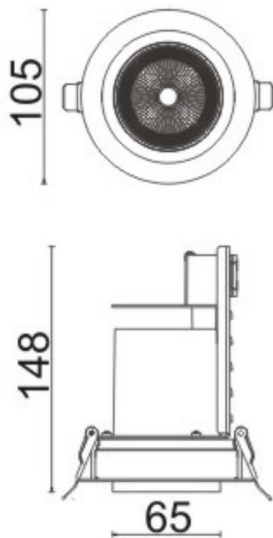

D-TUBE

Lavov Downlights from the family D-TUBE ,power 18 W and CRI 80 with an optic 12 degrees made in Die Cast Aluminum finished in White with a real lumen output of 1560lm and an efficiency of 86,6lm/W. DALI driver.

Item code	86.D009.1413.01
Product type	Indoor
Category	Downlights
Family	D-TUBE
Subfamily	D-TUBE
Pictograms	

Scheme

Product	
Real power (W)	18
Real luminous flux (Lm)	1560
Luminous efficiency (Lm/W)	86.666666666666998
Beam angle (°)	12
Life time (h)	50000 h L80B10
IP	20
Electrical class insulation	Clas II
Colour	White
Control gear included	Yes
Control gear	DALI
Flicker Free	Yes
Light source	LED
Type of LED	COB
Colour temperature (K)	4000
Colour consistency (SDCM)	SDCM<3
CRI	80