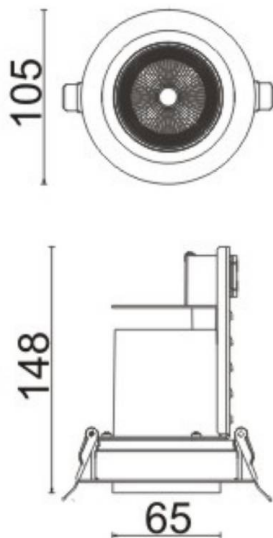

### D-TUBE

Lavov Downlights from the family D-TUBE ,power 18 W and CRI 80 with an optic 12 degrees made in Die Cast Aluminum finished in White with a real lumen output of 1560lm and an efficiency of 86,6lm/W. DALI driver.

Item code	86.D009.1413.01
Product type	Indoor
Category	Downlights
Family	D-TUBE
Subfamily	D-TUBE
Pictograms	

### Scheme

Product	
Real power (W)	18
Real luminous flux (Lm)	1560
Luminous efficiency (Lm/W)	86.666666666666998
Beam angle (°)	12
Life time (h)	50000 h L80B10
IP	20
Electrical class insulation	Clas II
Colour	White
Control gear included	Yes
Control gear	DALI
Flicker Free	Yes
Light source	LED
Type of LED	COB
Colour temperature (K)	4000
Colour consistency (SDCM)	SDCM<3
CRI	80