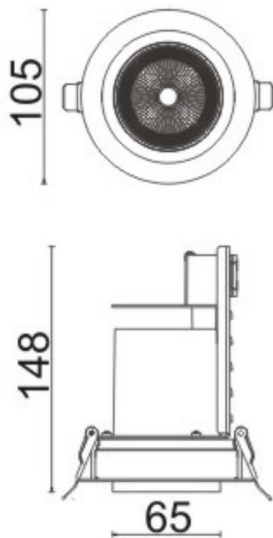

### D-TUBE

Lavov Downlights from the family D-TUBE ,power 18 W and CRI 80 with an optic 12 degrees made in Die Cast Aluminum finished in Black with a real lumen output of 1560lm and an efficiency of 86,6lm/W. DALI driver.

Item code	86.D009.1413.02
Product type	Indoor
Category	Downlights
Family	D-TUBE
Subfamily	D-TUBE
Pictograms	

### Scheme

<b>Product</b>	
Real power (W)	18
Real luminous flux (Lm)	1560
Luminous efficiency (Lm/W)	86.666666666666998
Beam angle (°)	12
Life time (h)	50000 h L80B10
IP	20
Electrical class insulation	Clas II
Colour	Black
Control gear included	Yes
Control gear	DALI
Flicker Free	Yes
Light source	LED
Type of LED	COB
Colour temperature (K)	4000
Colour consistency (SDCM)	SDCM<3
CRI	80