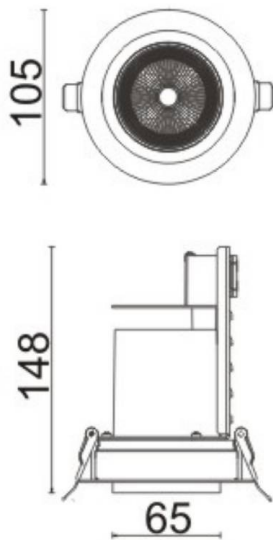

**D-TUBE**

Lavov Downlights from the family D-TUBE ,power 18 W and CRI 80 with an optic 12 degrees made in Die Cast Aluminum finished in Black with a real lumen output of 1560lm and an efficiency of 86,6lm/W. DALI driver.

Item code	86.D009.1413.02
Product type	Indoor
Category	Downlights
Family	D-TUBE
Subfamily	D-TUBE
Pictograms	

Scheme

Product	
Real power (W)	18
Real luminous flux (Lm)	1560
Luminous efficiency (Lm/W)	86.666666666666998
Beam angle (°)	12
Life time (h)	50000 h L80B10
IP	20
Electrical class insulation	Clas II
Colour	Black
Control gear included	Yes
Control gear	DALI
Flicker Free	Yes
Light source	LED
Type of LED	COB
Colour temperature (K)	4000
Colour consistency (SDCM)	SDCM<3
CRI	80