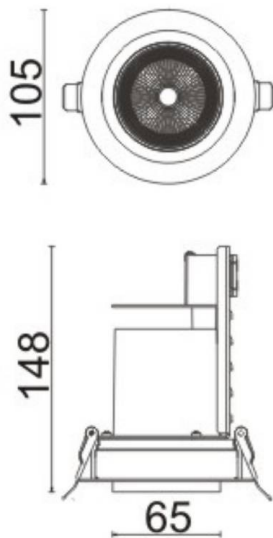

**D-TUBE**

Lavov Downlights from the family D-TUBE ,power 18 W and CRI 80 with an optic 24 degrees made in Die Cast Aluminum finished in White with a real lumen output of 1560lm and an efficiency of 86,6lm/W. ON/OFF driver.

Item code	86.D009.1421.01
Product type	Indoor
Category	Downlights
Family	D-TUBE
Subfamily	D-TUBE
Pictograms	

Scheme

Product	
Real power (W)	18
Real luminous flux (Lm)	1560
Luminous efficiency (Lm/W)	86.666666666666998
Beam angle (°)	24
Life time (h)	50000 h L80B10
IP	20
Electrical class insulation	Clas II
Colour	White
Control gear included	Yes
Control gear	ON/OFF
Flicker Free	Yes
Light source	LED
Type of LED	COB
Colour temperature (K)	4000
Colour consistency (SDCM)	SDCM<3
CRI	80