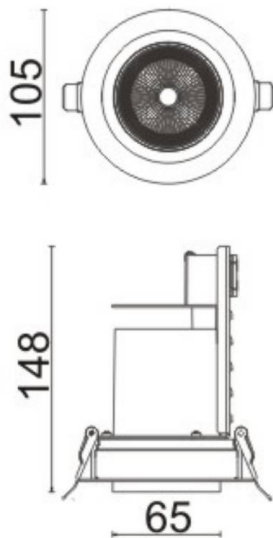

**D-TUBE**

Lavov Downlights from the family D-TUBE ,power 18 W and CRI 80 with an optic 24 degrees made in Die Cast Aluminum finished in White with a real lumen output of 1560lm and an efficiency of 86,6lm/W. ON/OFF driver.

Item code	86.D009.1421.01
Product type	Indoor
Category	Downlights
Family	D-TUBE
Subfamily	D-TUBE
Pictograms	

**Scheme**

<b>Product</b>	
Real power (W)	18
Real luminous flux (Lm)	1560
Luminous efficiency (Lm/W)	86.666666666666998
Beam angle (°)	24
Life time (h)	50000 h L80B10
IP	20
Electrical class insulation	Clas II
Colour	White
Control gear included	Yes
Control gear	ON/OFF
Flicker Free	Yes
Light source	LED
Type of LED	COB
Colour temperature (K)	4000
Colour consistency (SDCM)	SDCM<3
CRI	80