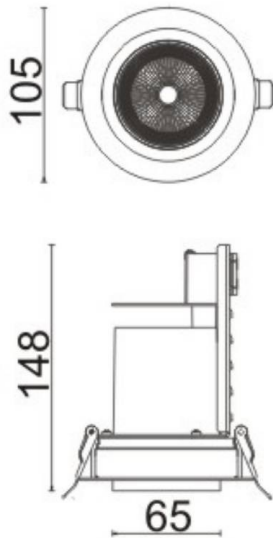

D-TUBE

Lavov Downlights from the family D-TUBE ,power 18 W and CRI 80 with an optic 24 degrees made in Die Cast Aluminum finished in White with a real lumen output of 1560lm and an efficiency of 86,6lm/W. ON/OFF driver.

Item code	86.D009.1421.01
Product type	Indoor
Category	Downlights
Family	D-TUBE
Subfamily	D-TUBE
Pictograms	

Scheme

Product	
Real power (W)	18
Real luminous flux (Lm)	1560
Luminous efficiency (Lm/W)	86.666666666666998
Beam angle (°)	24
Life time (h)	50000 h L80B10
IP	20
Electrical class insulation	Clas II
Colour	White
Control gear included	Yes
Control gear	ON/OFF
Flicker Free	Yes
Light source	LED
Type of LED	COB
Colour temperature (K)	4000
Colour consistency (SDCM)	SDCM<3
CRI	80