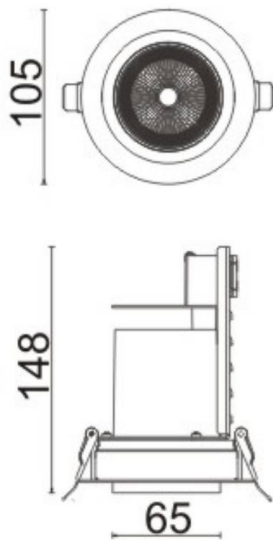

D-TUBE

Lavov Downlights from the family D-TUBE ,power 18 W and CRI 80 with an optic 24 degrees made in Die Cast Aluminum finished in Black with a real lumen output of 1560lm and an efficiency of 86,6lm/W. ON/OFF driver.

Item code	86.D009.1421.02
Product type	Indoor
Category	Downlights
Family	D-TUBE
Subfamily	D-TUBE
Pictograms	

Scheme

Product	
Real power (W)	18
Real luminous flux (Lm)	1560
Luminous efficiency (Lm/W)	86.666666666666998
Beam angle (°)	24
Life time (h)	50000 h L80B10
IP	20
Electrical class insulation	Clas II
Colour	Black
Control gear included	Yes
Control gear	ON/OFF
Flicker Free	Yes
Light source	LED
Type of LED	COB
Colour temperature (K)	4000
Colour consistency (SDCM)	SDCM<3
CRI	80