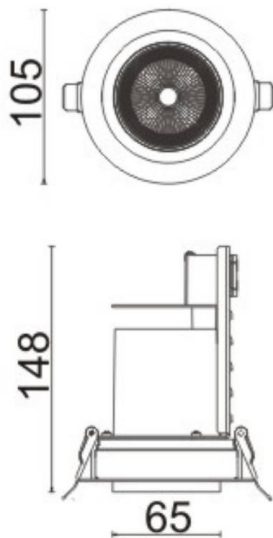

D-TUBE

Lavov Downlights from the family D-TUBE ,power 18 W and CRI 80 with an optic 24 degrees made in Die Cast Aluminum finished in White with a real lumen output of 1560lm and an efficiency of 86,6lm/W. DALI driver.

Item code	86.D009.1423.01
Product type	Indoor
Category	Downlights
Family	D-TUBE
Subfamily	D-TUBE
Pictograms	

Scheme

Product	
Real power (W)	18
Real luminous flux (Lm)	1560
Luminous efficiency (Lm/W)	86.666666666666998
Beam angle (°)	24
Life time (h)	50000 h L80B10
IP	20
Electrical class insulation	Clas II
Colour	White
Control gear included	Yes
Control gear	DALI
Flicker Free	Yes
Light source	LED
Type of LED	COB
Colour temperature (K)	4000
Colour consistency (SDCM)	SDCM<3
CRI	80