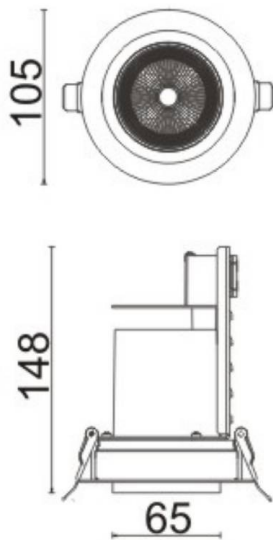

D-TUBE

Lavov Downlights from the family D-TUBE ,power 18 W and CRI 80 with an optic 24 degrees made in Die Cast Aluminum finished in White with a real lumen output of 1560lm and an efficiency of 86,6lm/W. DALI driver.

Item code	86.D009.1423.01
Product type	Indoor
Category	Downlights
Family	D-TUBE
Subfamily	D-TUBE
Pictograms	

Scheme

Product	
Real power (W)	18
Real luminous flux (Lm)	1560
Luminous efficiency (Lm/W)	86.666666666666998
Beam angle (°)	24
Life time (h)	50000 h L80B10
IP	20
Electrical class insulation	Clas II
Colour	White
Control gear included	Yes
Control gear	DALI
Flicker Free	Yes
Light source	LED
Type of LED	COB
Colour temperature (K)	4000
Colour consistency (SDCM)	SDCM<3
CRI	80