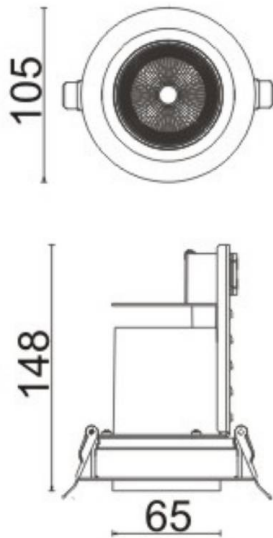

D-TUBE

Lavov Downlights from the family D-TUBE ,power 18 W and CRI 80 with an optic 24 degrees made in Die Cast Aluminum finished in Black with a real lumen output of 1560lm and an efficiency of 86,6lm/W. DALI driver.

Item code	86.D009.1423.02
Product type	Indoor
Category	Downlights
Family	D-TUBE
Subfamily	D-TUBE
Pictograms	

Scheme

Product	
Real power (W)	18
Real luminous flux (Lm)	1560
Luminous efficiency (Lm/W)	86.666666666666998
Beam angle (°)	24
Life time (h)	50000 h L80B10
IP	20
Electrical class insulation	Clas II
Colour	Black
Control gear included	Yes
Control gear	DALI
Flicker Free	Yes
Light source	LED
Type of LED	COB
Colour temperature (K)	4000
Colour consistency (SDCM)	SDCM<3
CRI	80