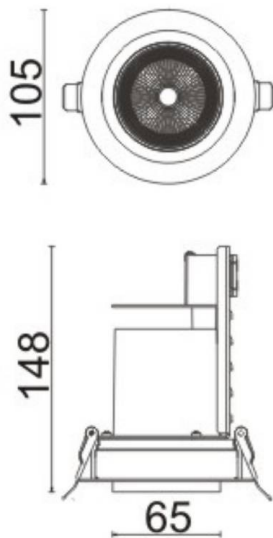

**D-TUBE**

Lavov Downlights from the family D-TUBE ,power 18 W and CRI 80 with an optic 24 degrees made in Die Cast Aluminum finished in Black with a real lumen output of 1560lm and an efficiency of 86,6lm/W. DALI driver.

<b>Item code</b>	<b>86.D009.1423.02</b>
<b>Product type</b>	<b>Indoor</b>
<b>Category</b>	<b>Downlights</b>
<b>Family</b>	<b>D-TUBE</b>
<b>Subfamily</b>	<b>D-TUBE</b>
<b>Pictograms</b>	

**Scheme**

<b>Product</b>	
<b>Real power (W)</b>	<b>18</b>
<b>Real luminous flux (Lm)</b>	<b>1560</b>
<b>Luminous efficiency (Lm/W)</b>	<b>86.666666666666998</b>
<b>Beam angle (°)</b>	<b>24</b>
<b>Life time (h)</b>	<b>50000 h L80B10</b>
<b>IP</b>	<b>20</b>
<b>Electrical class insulation</b>	<b>Clas II</b>
<b>Colour</b>	<b>Black</b>
<b>Control gear included</b>	<b>Yes</b>
<b>Control gear</b>	<b>DALI</b>
<b>Flicker Free</b>	<b>Yes</b>
<b>Light source</b>	<b>LED</b>
<b>Type of LED</b>	<b>COB</b>
<b>Colour temperature (K)</b>	<b>4000</b>
<b>Colour consistency (SDCM)</b>	<b>SDCM&lt;3</b>
<b>CRI</b>	<b>80</b>