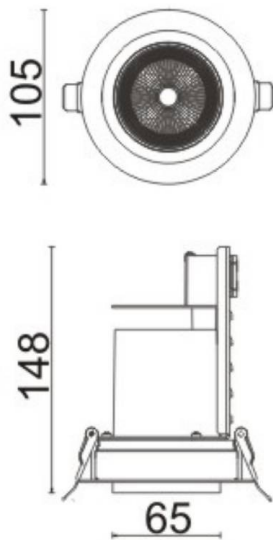

D-TUBE

Lavov Downlights from the family D-TUBE ,power 18 W and CRI 80 with an optic 40 degrees made in Die Cast Aluminum finished in White with a real lumen output of 1560lm and an efficiency of 86,6lm/W. ON/OFF driver.

Item code	86.D009.1431.01
Product type	Indoor
Category	Downlights
Family	D-TUBE
Subfamily	D-TUBE
Pictograms	

Scheme

Product	
Real power (W)	18
Real luminous flux (Lm)	1560
Luminous efficiency (Lm/W)	86.666666666666998
Beam angle (°)	40
Life time (h)	50000 h L80B10
IP	20
Electrical class insulation	Clas II
Colour	White
Control gear included	Yes
Control gear	ON/OFF
Flicker Free	Yes
Light source	LED
Type of LED	COB
Colour temperature (K)	4000
Colour consistency (SDCM)	SDCM<3
CRI	80