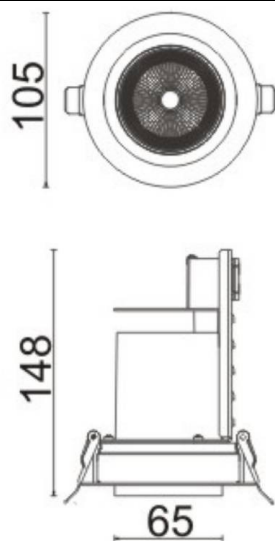

### D-TUBE

Lavov Downlights from the family D-TUBE ,power 18 W and CRI 80 with an optic 40 degrees made in Die Cast Aluminum finished in Black with a real lumen output of 1560lm and an efficiency of 86,6lm/W. ON/OFF driver.

Item code	86.D009.1431.02
Product type	Indoor
Category	Downlights
Family	D-TUBE
Subfamily	D-TUBE
Pictograms	

### Scheme

Product	
Real power (W)	18
Real luminous flux (Lm)	1560
Luminous efficiency (Lm/W)	86.666666666666998
Beam angle (°)	40
Life time (h)	50000 h L80B10
IP	20
Electrical class insulation	Clas II
Colour	Black
Control gear included	Yes
Control gear	ON/OFF
Flicker Free	Yes
Light source	LED
Type of LED	COB
Colour temperature (K)	4000
Colour consistency (SDCM)	SDCM<3
CRI	80