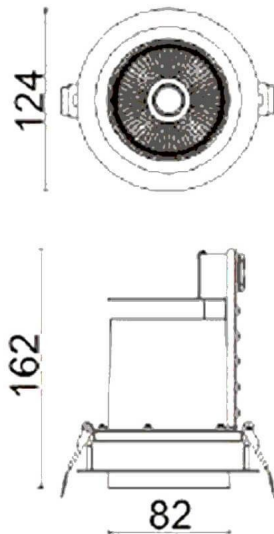

D-TUBE

Lavov Downlights from the family D-TUBE ,power 30 W and CRI 80 with an optic 12 degrees made in Die Cast Aluminum finished in Black with a real lumen output of 2550lm and an efficiency of 85lm/W. ON/OFF driver.

Item code	86.D009.2311.02
Product type	Indoor
Category	Downlights
Family	D-TUBE
Subfamily	D-TUBE
Pictograms	

Scheme

Product	
Real power (W)	30
Real luminous flux (Lm)	2550
Luminous efficiency (Lm/W)	85
Beam angle (°)	12
Life time (h)	50000 h L80B10
IP	20
Electrical class insulation	Clas II
Colour	Black
Control gear included	Yes
Control gear	ON/OFF
Flicker Free	Yes
Light source	LED
Type of LED	COB
Colour temperature (K)	3000
Colour consistency (SDCM)	SDCM<3
CRI	80