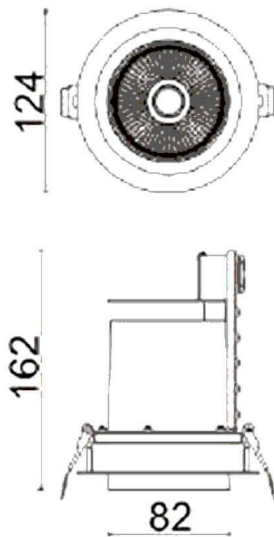

**D-TUBE**

Lavov Downlights from the family D-TUBE ,power 30 W and CRI 80 with an optic 12 degrees made in Die Cast Aluminum finished in Black with a real lumen output of 2550lm and an efficiency of 85lm/W. ON/OFF driver.

Item code	86.D009.2311.02
Product type	Indoor
Category	Downlights
Family	D-TUBE
Subfamily	D-TUBE
Pictograms	

Scheme

Product	
Real power (W)	30
Real luminous flux (Lm)	2550
Luminous efficiency (Lm/W)	85
Beam angle (°)	12
Life time (h)	50000 h L80B10
IP	20
Electrical class insulation	Clas II
Colour	Black
Control gear included	Yes
Control gear	ON/OFF
Flicker Free	Yes
Light source	LED
Type of LED	COB
Colour temperature (K)	3000
Colour consistency (SDCM)	SDCM<3
CRI	80