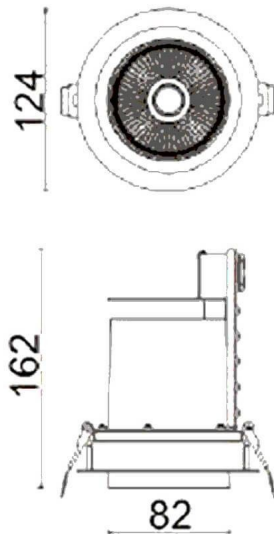

D-TUBE

Lavov Downlights from the family D-TUBE ,power 30 W and CRI 80 with an optic 12 degrees made in Die Cast Aluminum finished in White with a real lumen output of 2550lm and an efficiency of 85lm/W. DALI driver.

Item code	86.D009.2313.01
Product type	Indoor
Category	Downlights
Family	D-TUBE
Subfamily	D-TUBE
Pictograms	

Scheme

Product	
Real power (W)	30
Real luminous flux (Lm)	2550
Luminous efficiency (Lm/W)	85
Beam angle (°)	12
Life time (h)	50000 h L80B10
IP	20
Electrical class insulation	Clas II
Colour	White
Control gear included	Yes
Control gear	DALI
Flicker Free	Yes
Light source	LED
Type of LED	COB
Colour temperature (K)	3000
Colour consistency (SDCM)	SDCM<3
CRI	80