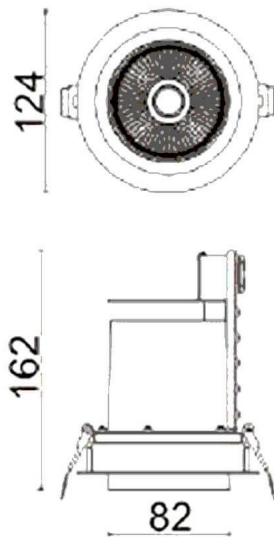

D-TUBE

Lavov Downlights from the family D-TUBE ,power 30 W and CRI 80 with an optic 24 degrees made in Die Cast Aluminum finished in White with a real lumen output of 2550lm and an efficiency of 85lm/W. ON/OFF driver.

Item code	86.D009.2321.01
Product type	Indoor
Category	Downlights
Family	D-TUBE
Subfamily	D-TUBE
Pictograms	

Scheme

Product	
Real power (W)	30
Real luminous flux (Lm)	2550
Luminous efficiency (Lm/W)	85
Beam angle (°)	24
Life time (h)	50000 h L80B10
IP	20
Electrical class insulation	Clas II
Colour	White
Control gear included	Yes
Control gear	ON/OFF
Flicker Free	Yes
Light source	LED
Type of LED	COB
Colour temperature (K)	3000
Colour consistency (SDCM)	SDCM<3
CRI	80