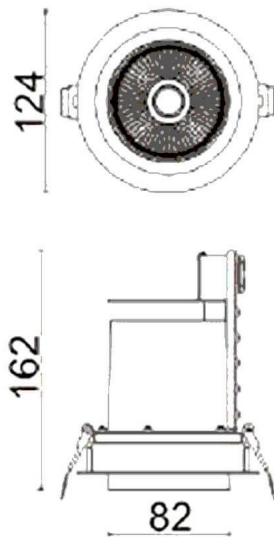

### D-TUBE

Lavov Downlights from the family D-TUBE ,power 30 W and CRI 80 with an optic 24 degrees made in Die Cast Aluminum finished in Black with a real lumen output of 2550lm and an efficiency of 85lm/W. ON/OFF driver.

Item code	86.D009.2321.02
Product type	Indoor
Category	Downlights
Family	D-TUBE
Subfamily	D-TUBE
Pictograms	

### Scheme

Product	
Real power (W)	30
Real luminous flux (Lm)	2550
Luminous efficiency (Lm/W)	85
Beam angle (°)	24
Life time (h)	50000 h L80B10
IP	20
Electrical class insulation	Clas II
Colour	Black
Control gear included	Yes
Control gear	ON/OFF
Flicker Free	Yes
Light source	LED
Type of LED	COB
Colour temperature (K)	3000
Colour consistency (SDCM)	SDCM<3
CRI	80